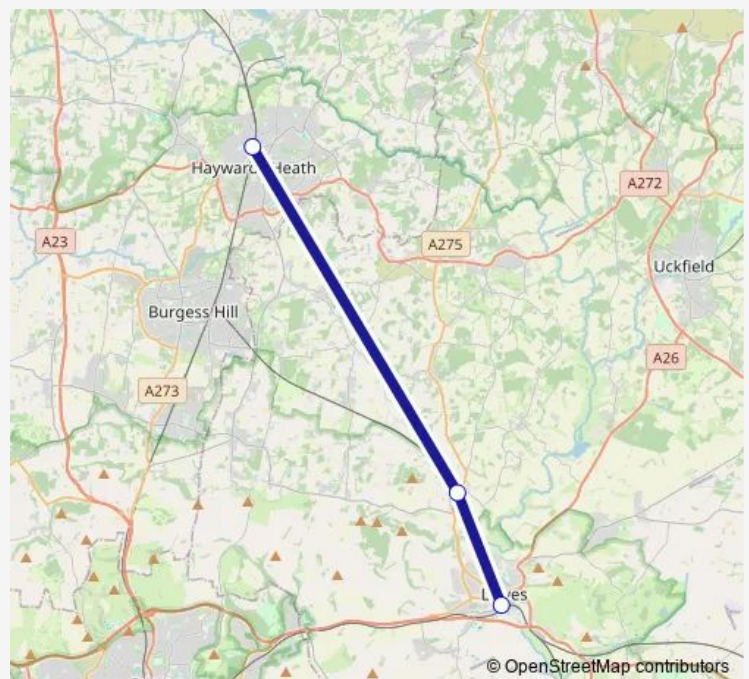

### Direction

Haywards Heath — Lewes

3 stops

[Open route schedule](#)

Haywards Heath

Cooksbridge

Lewes

### Route schedule

Haywards Heath — Lewes

Monday	25:08 <sup>+1</sup>
Tuesday	01:08-01:8 <sup>+1</sup>
Wednesday	01:08-01:8 <sup>+1</sup>
Thursday	01:08-01:8 <sup>+1</sup>
Friday	01:08
Saturday	—
Sunday	08:21

### Route info

Direction: Haywards Heath

Stops: 3

Trip Duration: 0 hour 41 min

Southern — Haywards Heath - Lewes

Southern Rail Replacement Bus Service time schedules and route maps are available in an offline PDF at [busmaps.com](https://busmaps.com). Use the [busmaps.com](https://busmaps.com) website to see live bus times, train schedule or subway schedule, and step-by-step directions for all public transit in Lewes