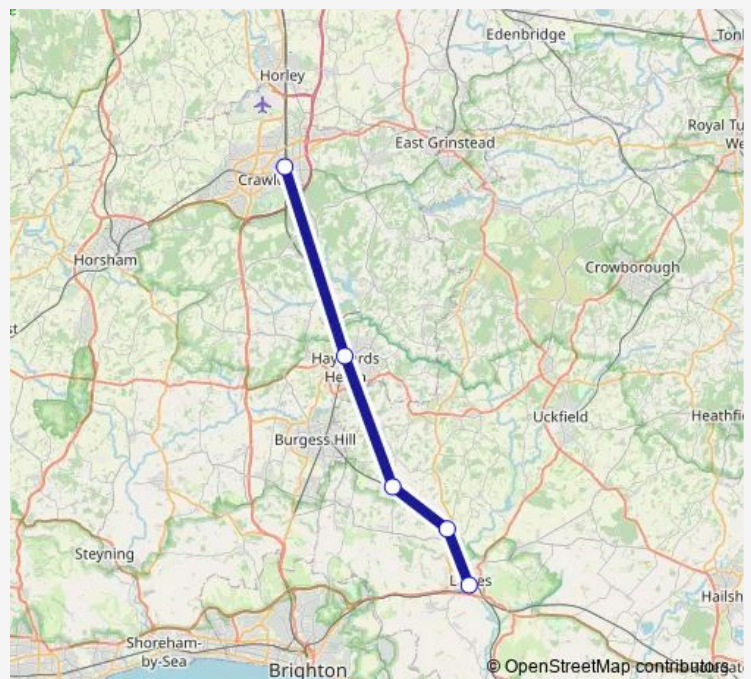

Sunday

06:15-23:54

Route info

Direction: Lewes

Stops: 4

Trip Duration: 1 hour 15 min

■ Southern — Lewes - Three Bridges

Direction

Lewes — Three Bridges

6 stops

[Open route schedule](#)

Lewes

Cooksbridge

Plumpton

Wivelsfield

Haywards Heath

Three Bridges

Route schedule

Lewes — Three Bridges

Monday	—
Tuesday	—
Wednesday	—
Thursday	—
Friday	—
Saturday	03:51-23:01
Sunday	—

Route info

Direction: Lewes

Stops: 6

Trip Duration: 1 hour 21 min

Monday	—
Tuesday	—
Wednesday	—
Thursday	—
Friday	—
Saturday	04:32
Sunday	—

Route info

Direction: Lewes

Stops: 3

Trip Duration: 1 hour 7 min

Direction

Three Bridges — Lewes

6 stops