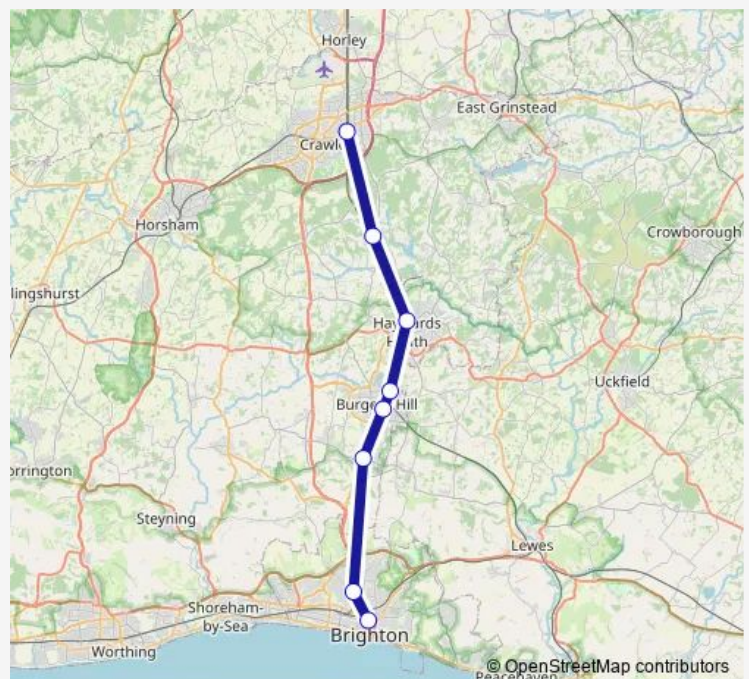

Rail Replacement Bus Service Southern Brighton - Three Bridges

[Go to website](#)

Direction

Three Bridges — Brighton

7 stops

[Open route schedule](#)

Three Bridges

Haywards Heath

Wivelsfield

Burgess Hill

Hassocks

Preston Park - London Road

Brighton

Route schedule

Three Bridges — Brighton

Monday	25:04 ⁺¹
Tuesday	01:04-01:04 ⁺¹
Wednesday	01:04-01:04 ⁺¹
Thursday	01:04
Friday	—
Saturday	—
Sunday	—

Route info

Direction: Three Bridges

Stops: 7

Trip Duration: 1 hour 15 min

■ Southern — Brighton - Three Bridges

Direction

Brighton — Three Bridges

8 stops

Three Bridges

Route schedule

Brighton — Three Bridges

Monday	—
Tuesday	—
Wednesday	—
Thursday	—
Friday	—
Saturday	—
Sunday	03:33-05:34

Route info

Direction: Brighton

Stops: 8

Trip Duration: 1 hour 15 min