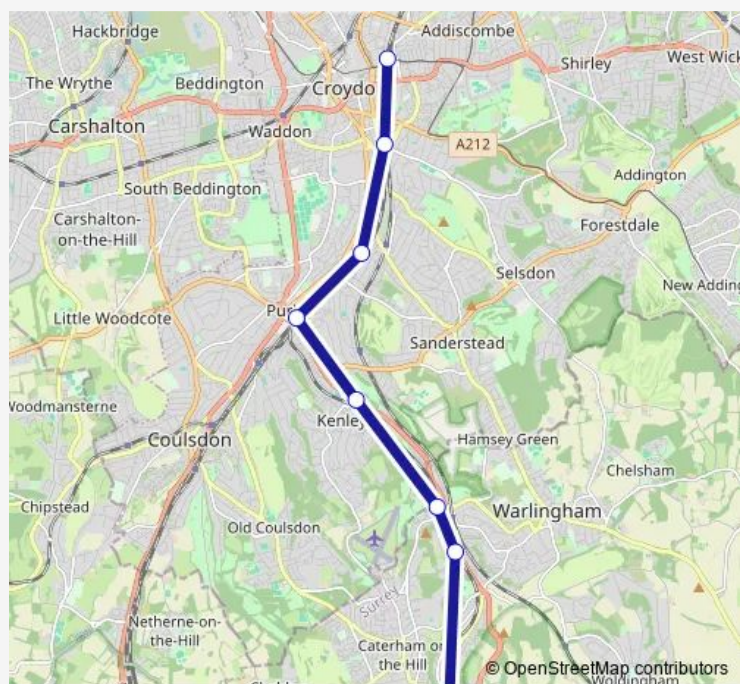

Purley Oaks

Purley

Kenley - Kenley Hotel

Whyteleafe

Whyteleafe South

Caterham

Route schedule

East Croydon — Caterham

Monday	23:08-00:55 ⁺¹
Tuesday	00:11-00:44 ⁺¹
Wednesday	00:11-00:55 ⁺¹
Thursday	00:11-00:55 ⁺¹
Friday	00:11-00:55
Saturday	24:06-00:44 ⁺¹
Sunday	00:06-06:42

Route info

Direction: East Croydon

Stops: 8

Trip Duration: 0 hour 43 min

Southern — East Croydon - Caterham

Direction

Caterham — East Croydon

8 stops

[Open route schedule](#)

Caterham

Whyteleafe South

Whyteleafe

Route info

Direction: Caterham

Stops: 8

Trip Duration: 0 hour 43 min

Southern Rail Replacement Bus Service time schedules and route maps are available in an offline PDF at busmaps.com. Use the busmaps.com website to see live bus times, train schedule or subway schedule, and step-by-step directions for all public transit in Croydon