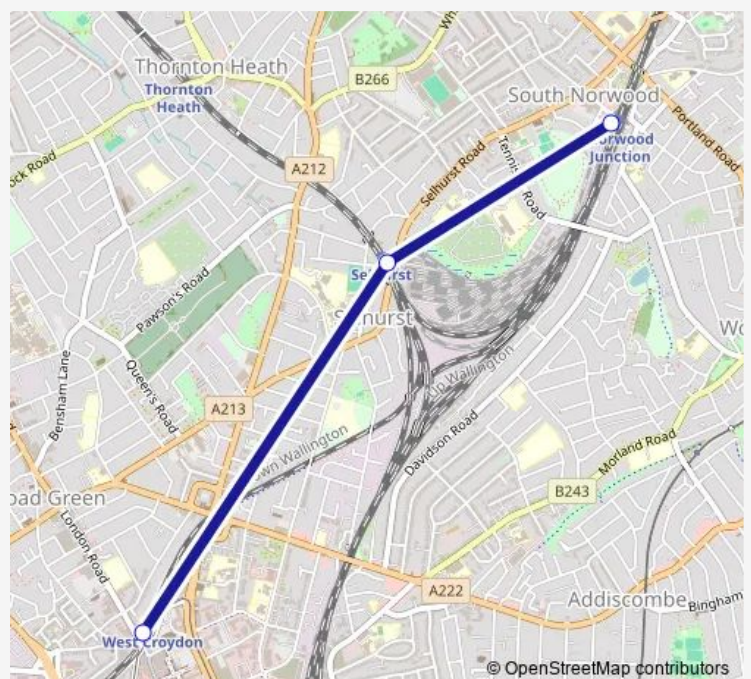

Rail Replacement Bus Service Southern Norwood Junction - West Croydon

[Go to website](#)

Direction

Norwood Junction — West Croydon

3 stops

[Open route schedule](#)

Norwood Junction

Selhurst

West Croydon

Route schedule

Norwood Junction — West Croydon

Monday	23:52-00:54 ⁺¹
Tuesday	00:54
Wednesday	—
Thursday	—
Friday	—
Saturday	—
Sunday	—

Route info

Direction: Norwood Junction

Stops: 3

Trip Duration: 0 hour 11 min

■ Southern — Norwood Junction - West Croydon

Southern Rail Replacement Bus Service time schedules and route maps are available in an offline PDF at busmaps.com. Use the busmaps.com website to see live bus times, train schedule or subway schedule, and step-by-step directions for all public transit in Croydon