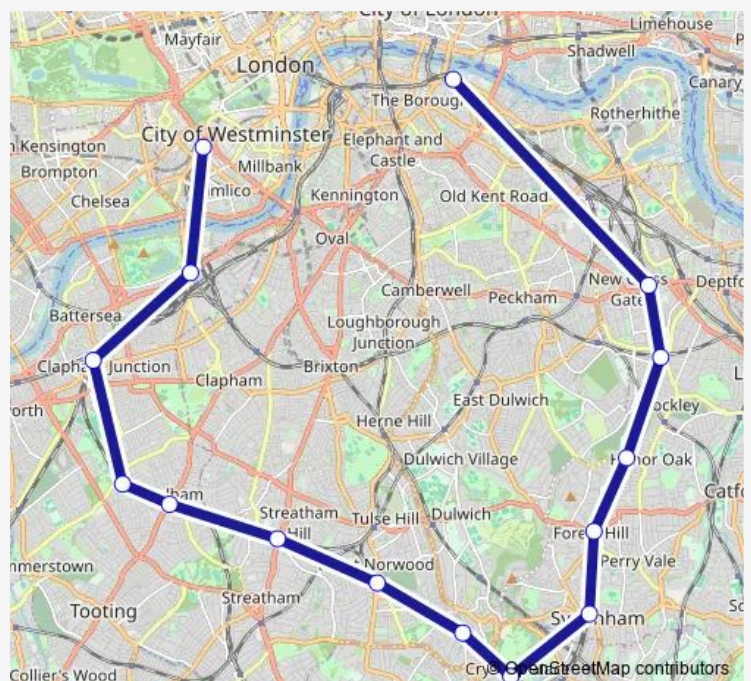

Rail Replacement Bus Service Southern London Victoria - London Bridge

[Go to website](#)

Direction

London Victoria — London Bridge

15 stops

[Open route schedule](#)

- London Victoria
- Battersea Park
- Clapham Junction
- Wandsworth Common
- Balham
- Streatham Hill
- West Norwood
- Gipsy Hill
- Crystal Palace
- Sydenham
- Forest Hill
- Honor Oak Park
- Brockley
- New Cross Gate
- London Bridge

Route schedule

London Victoria — London Bridge

Monday	—
Tuesday	—
Wednesday	—
Thursday	—
Friday	—
Saturday	24:39-01:39 ⁺¹
Sunday	00:39-23:20

Route info

Direction: London Victoria

Stops: 15

Trip Duration: 2 hour 22 min

■ Southern — London Victoria - London Bridge

Southern Rail Replacement Bus Service time schedules and route maps are available in an offline PDF at busmaps.com. Use the busmaps.com website to see live bus times, train schedule or subway schedule, and step-by-step directions for all public transit in London