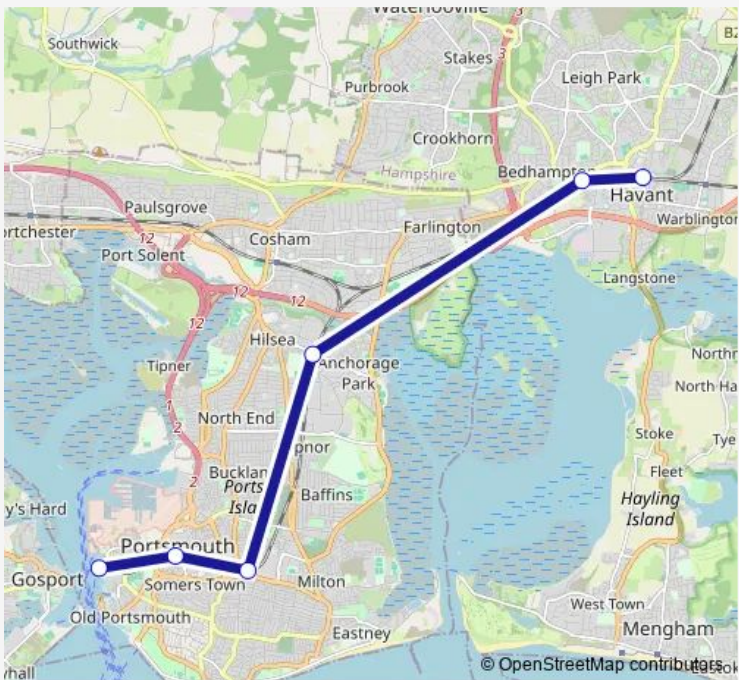

Rail Replacement Bus Service Southern Havant - Portsmouth Harbour

[Go to website](#)

Direction
 Portsmouth Harbour — Havant
 4 stops
[Open route schedule](#)

- Portsmouth Harbour
- Portsmouth & Southsea
- Fratton
- Havant

Route schedule
 Portsmouth Harbour — Havant

Monday	—
Tuesday	—
Wednesday	—
Thursday	—
Friday	—
Saturday	04:28-05:08
Sunday	07:28-21:28

Route info
 Direction: Portsmouth Harbour
 Stops: 4
 Trip Duration: 0 hour 27 min

Direction

Portsmouth Harbour — Havant

5 stops

[Open route schedule](#)

Portsmouth Harbour

Portsmouth & Southsea

Fratton

Bedhampton

Friday —

Saturday 22:05-23:45

Sunday —

Route info

Direction: Portsmouth Harbour

Stops: 6

Trip Duration: 0 hour 37 min

Direction