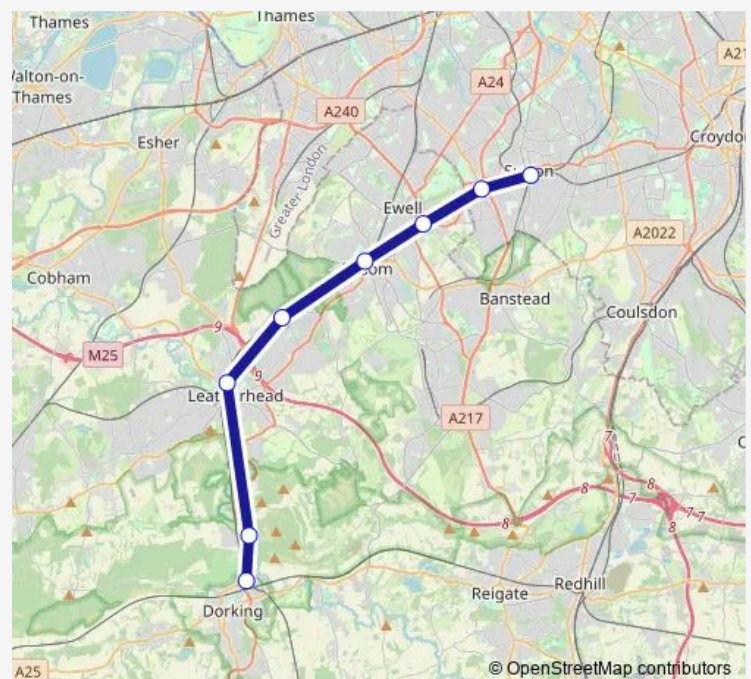

Leatherhead

Ashtead

Epsom

Ewell East

Cheam

Sutton (London)

Route schedule

Dorking — Sutton (London)

Route info

Direction: Dorking

Stops: 8

Trip Duration: 0 hour 59 min

■ Southern — Sutton (London) - Dorking

Direction

Sutton (London) — Dorking

8 stops

[Open route schedule](#)

Sutton (London)

Cheam

Ewell East

Epsom

Ashtead

Leatherhead

Boxhill - Burford Bridge Hotel

8 stops

[Open route schedule](#)

Dorking

Box Hill & Westhumble

Leatherhead

Ashtead

Epsom

Ewell East