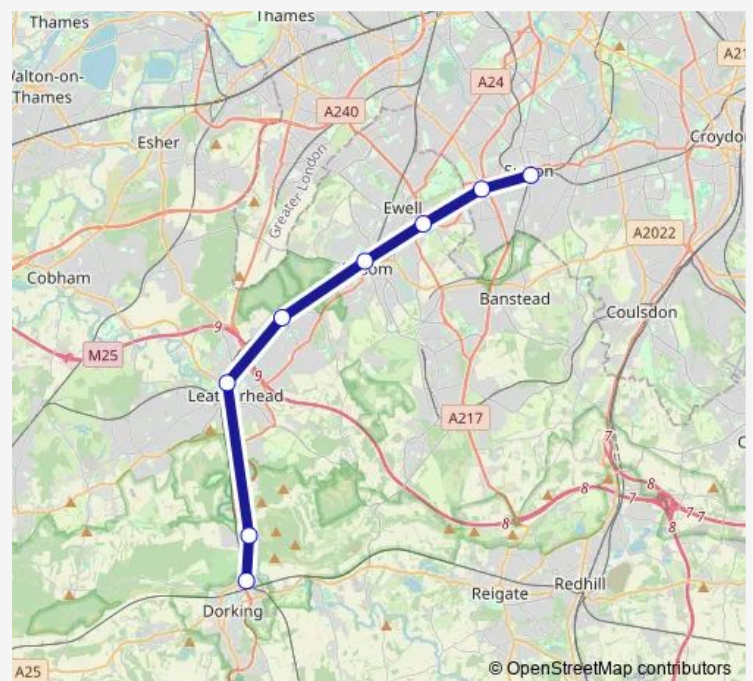

### Route info

Direction: Dorking

Stops: 8

Trip Duration: 0 hour 59 min

■ Southern — Sutton (London) - Dorking

**Direction**

Sutton (London) — Dorking

8 stops

[Open route schedule](#)

Sutton (London)

Cheam

Ewell East

Epsom

Ashtead

Leatherhead

Boxhill - Burford Bridge Hotel