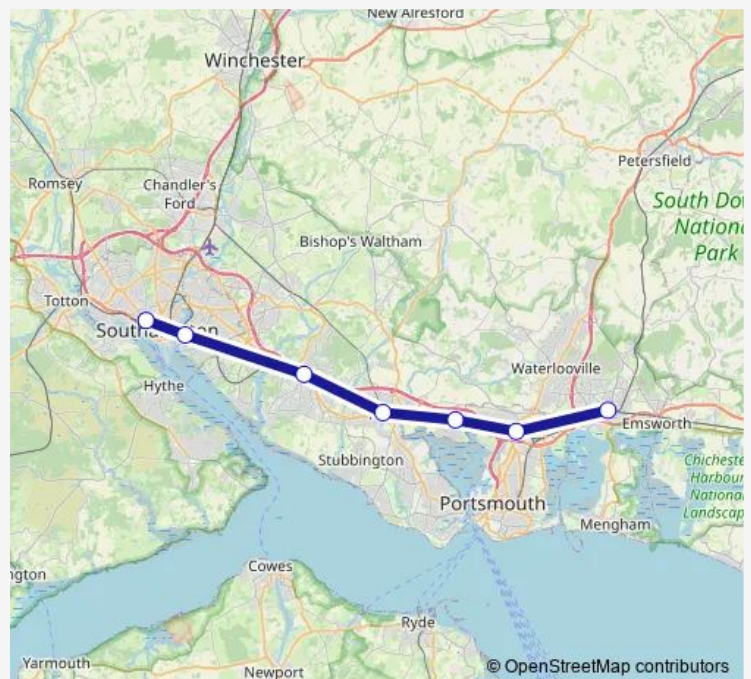

Tuesday 23:11

Wednesday 23:11

Thursday 23:11

Friday —

Saturday —

Sunday —

Route info

Direction: Southampton Central

Stops: 7

Trip Duration: 1 hour 26 min

■ Southern — Southampton Central - Havant

Direction

Southampton Central — Havant

7 stops

[Open route schedule](#)

Southampton Central

Woolston

Swanwick

Fareham

Portchester

Cosham

Havant

Route schedule

Southampton Central — Havant

Monday	05:06-22:20
Tuesday	05:06-22:20
Wednesday	05:07-22:20
Thursday	05:07-22:20
Friday	05:38-23:20
Saturday	04:23-23:20
Sunday	06:01-22:58

Route info

Direction: Southampton Central

Stops: 7

Trip Duration: 1 hour 12 min