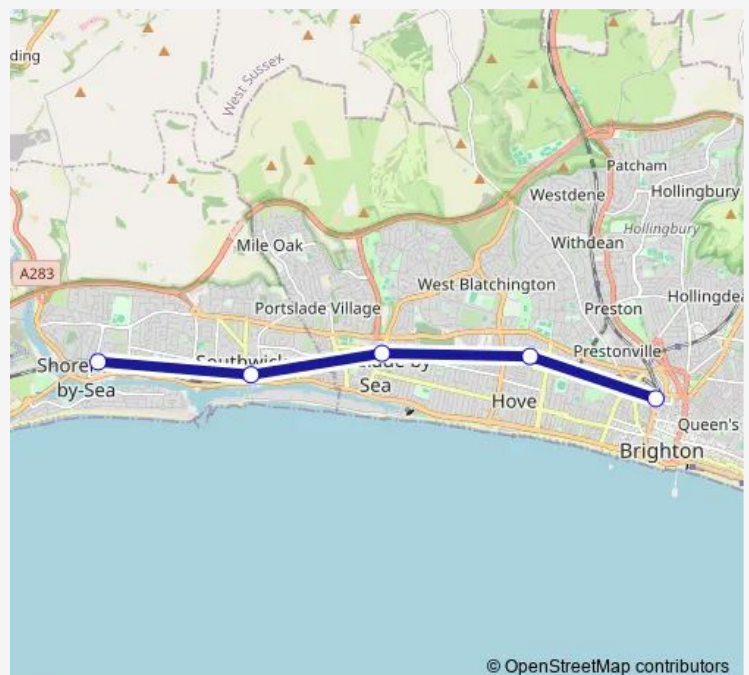

Rail Replacement Bus Service Southern Shoreham-By-Sea (Sussex) - Brighton

[Go to website](#)

Direction

Shoreham-By-Sea (Sussex) — Brighton

5 stops

[Open route schedule](#)

Shoreham-By-Sea (Sussex)

Southwick

Portslade

Hove

Brighton

Route schedule

Shoreham-By-Sea (Sussex) — Brighton

Monday	24:02 ⁺¹
Tuesday	00:02-00:02 ⁺¹
Wednesday	00:02-00:02 ⁺¹
Thursday	00:02-00:02 ⁺¹
Friday	00:02
Saturday	—
Sunday	—

Route info

Direction: Shoreham-By-Sea (Sussex)

Stops: 5

Trip Duration: 0 hour 28 min

Southern Rail Replacement Bus Service time schedules and route maps are available in an offline PDF at busmaps.com. Use the busmaps.com website to see live bus times, train schedule or subway schedule, and step-by-step directions for all public transit in Brighton