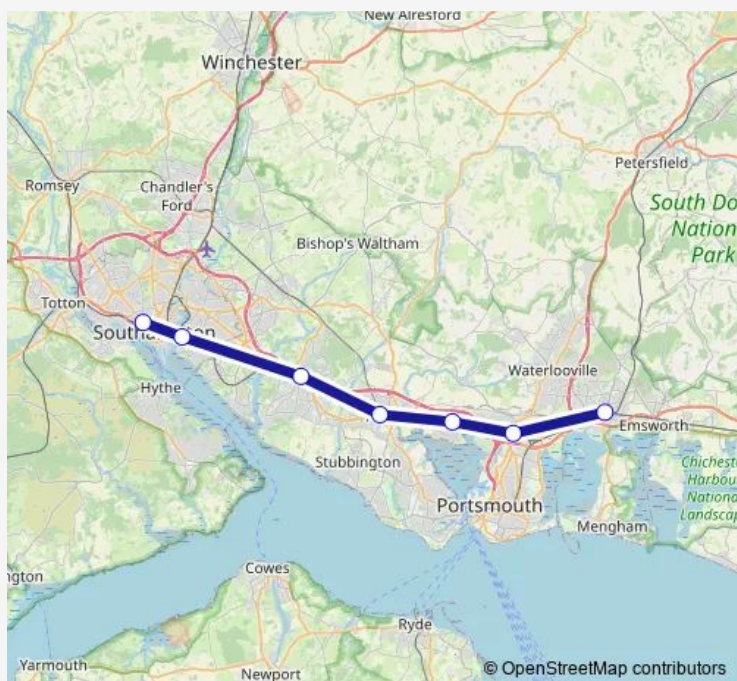

### Direction

Havant — Southampton Central

7 stops

[Open route schedule](#)

- Havant
- Cosham
- Portchester
- Fareham
- Swanwick
- Woolston
- Southampton Central

### Route schedule

Havant — Southampton Central

Monday	04:48-22:30
Tuesday	04:48-22:30
Wednesday	05:03-22:27
Thursday	05:03-22:27
Friday	04:47-22:30
Saturday	04:47-22:58
Sunday	07:25-22:20

### Route info

Direction: Havant

Stops: 7

Trip Duration: 1 hour 12 min

■ Southern — Havant - Southampton Central

Southern Rail Replacement Bus Service time schedules and route maps are available in an offline PDF at [busmaps.com](https://busmaps.com). Use the [busmaps.com](https://busmaps.com) website to see live bus times, train schedule or subway schedule, and step-by-step directions for all public transit in Southampton