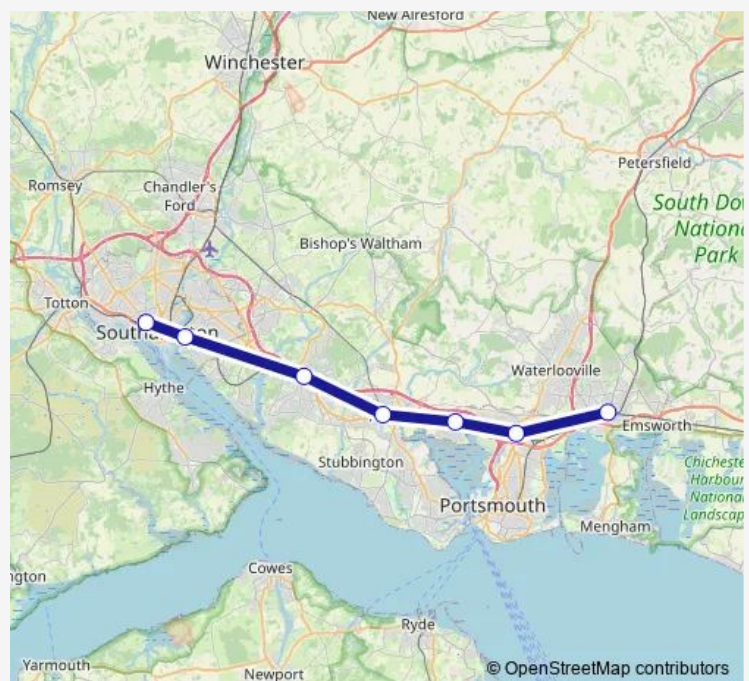

### Direction

Havant — Southampton Central

7 stops

[Open route schedule](#)

- Havant
- Cosham
- Portchester
- Fareham
- Swanwick
- Woolston
- Southampton Central

### Route schedule

Havant — Southampton Central

Monday	04:48-22:30
Tuesday	04:48-22:30
Wednesday	05:03-22:27
Thursday	05:03-22:27
Friday	04:47-22:30
Saturday	04:47-23:12
Sunday	07:05-23:35

### Route info

Direction: Havant

Stops: 7

Trip Duration: 1 hour 12 min

■ Southern — Southampton Central - Havant

Southern Rail Replacement Bus Service time schedules and route maps are available in an offline PDF at [busmaps.com](https://busmaps.com). Use the [busmaps.com](https://busmaps.com) website to see live bus times, train schedule or subway schedule, and step-by-step directions for all public transit in Southampton