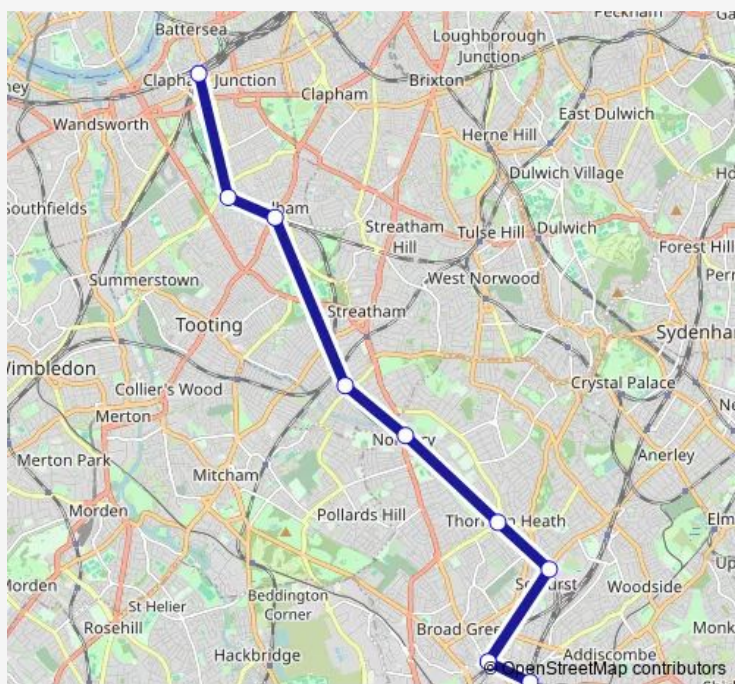

Rail Replacement Bus Service Southern East Croydon - Clapham Junction

[Go to website](#)

Direction

Clapham Junction — East Croydon

9 stops

[Open route schedule](#)

- Clapham Junction
- Wandsworth Common
- Balham
- Streatham Common
- Norbury
- Thornton Heath
- Selhurst
- West Croydon
- East Croydon

Route schedule

Clapham Junction — East Croydon

Monday	00:01
Tuesday	—
Wednesday	—
Thursday	—
Friday	—
Saturday	—
Sunday	06:15-00:01⁺¹

Route info

Direction: Clapham Junction
Stops: 9
Trip Duration: 1 hour 16 min

Southern — East Croydon - Clapham Junction