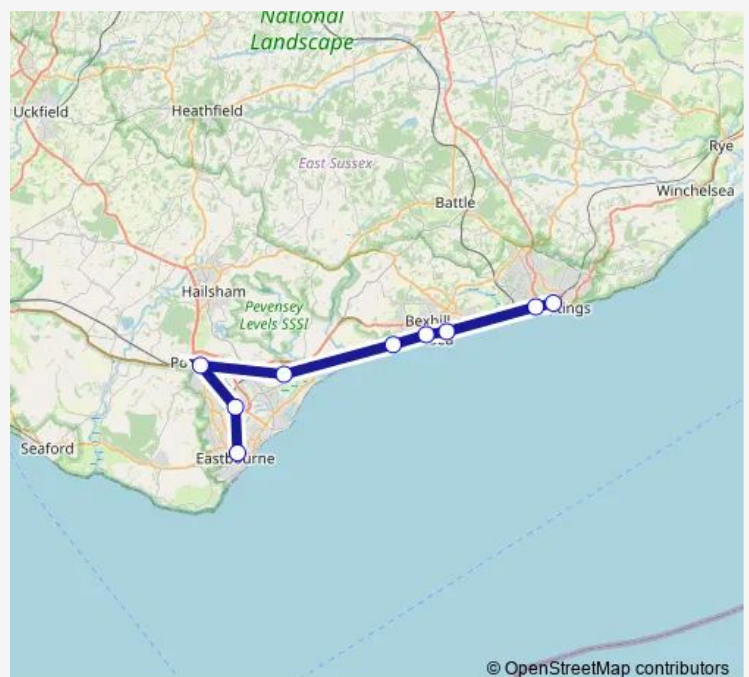

Polegate

Pevensey & Westham

Cooden Beach

Collington

Bexhill

St Leonards Warrior Square

Hastings

Route schedule

Eastbourne — Hastings

Monday	01:05-01:44 ⁺¹
Tuesday	00:29-01:44 ⁺¹
Wednesday	00:29-01:44 ⁺¹
Thursday	00:29-01:44 ⁺¹
Friday	00:29-00:30 ⁺¹
Saturday	00:30-00:30 ⁺¹
Sunday	00:30-01:05 ⁺¹

Route info

Direction: Eastbourne

Stops: 9

Trip Duration: 1 hour 30 min

© OpenStreetMap contributors

Southern — Eastbourne - Hastings

Southern Rail Replacement Bus Service time schedules and route maps are available in an offline PDF at busmaps.com. Use the busmaps.com website to see live bus times, train schedule or subway schedule, and step-by-step directions for all public transit in Bexhill-on-Sea