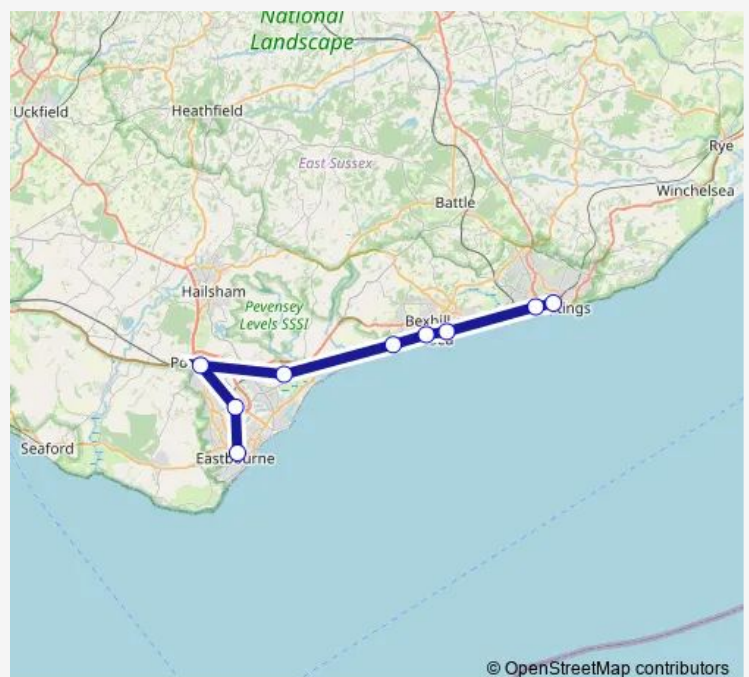

Polegate

Pevensey & Westham

Cooden Beach

Collington

Bexhill

St Leonards Warrior Square

Hastings

Route schedule

Eastbourne — Hastings

Monday	01:05-00:30 ⁺¹
Tuesday	00:29-01:44 ⁺¹
Wednesday	00:29-01:44 ⁺¹
Thursday	00:29-01:44 ⁺¹
Friday	00:29-00:30 ⁺¹
Saturday	00:30-00:30 ⁺¹
Sunday	00:30-01:05 ⁺¹

Route info

Direction: Eastbourne

Stops: 9

Trip Duration: 1 hour 29 min

© OpenStreetMap contributors

Southern — Eastbourne - Hastings

Southern Rail Replacement Bus Service time schedules and route maps are available in an offline PDF at busmaps.com. Use the busmaps.com website to see live bus times, train schedule or subway schedule, and step-by-step directions for all public transit in Bexhill-on-Sea