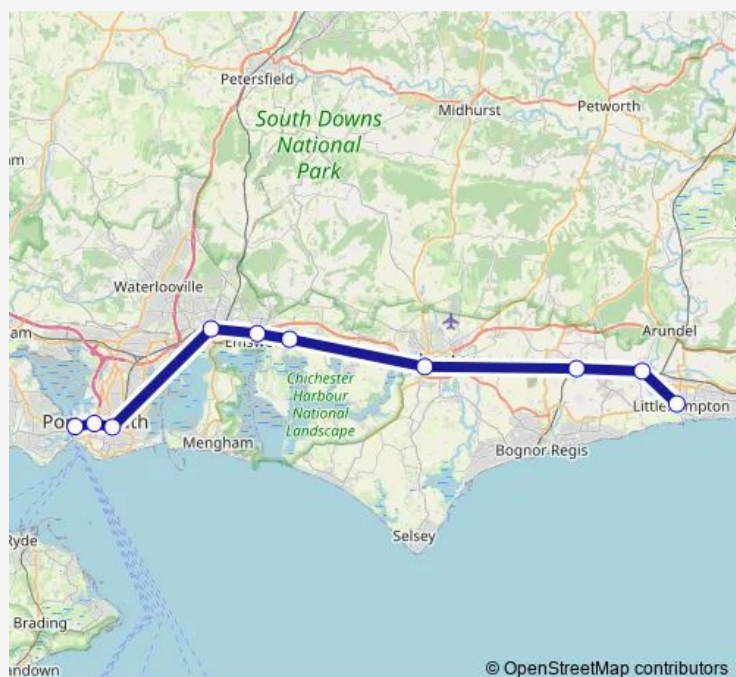

Havant

Bedhampton

Hilsea

Fratton

Portsmouth & Southsea

Portsmouth Harbour

Route schedule

Littlehampton — Portsmouth Harbour

Monday	—
Tuesday	—
Wednesday	—
Thursday	—
Friday	—
Saturday	05:00
Sunday	—

Route info

Direction: Littlehampton

Stops: 16

Trip Duration: 1 hour 54 min

© OpenStreetMap contributors

Direction

Littlehampton — Portsmouth Harbour

Stops: 9

Trip Duration: 1 hour 33 min

Direction

Portsmouth Harbour — Littlehampton

10 stops

[Open route schedule](#)

Portsmouth Harbour

Portsmouth & Southsea

Route schedule

Portsmouth Harbour — Littlehampton

Monday	—
Tuesday	—
Wednesday	—
Thursday	—
Friday	—
Saturday	23:45
Sunday	23:01

Route info

Direction: Portsmouth Harbour

Stops: 10

Trip Duration: 1 hour 47 min