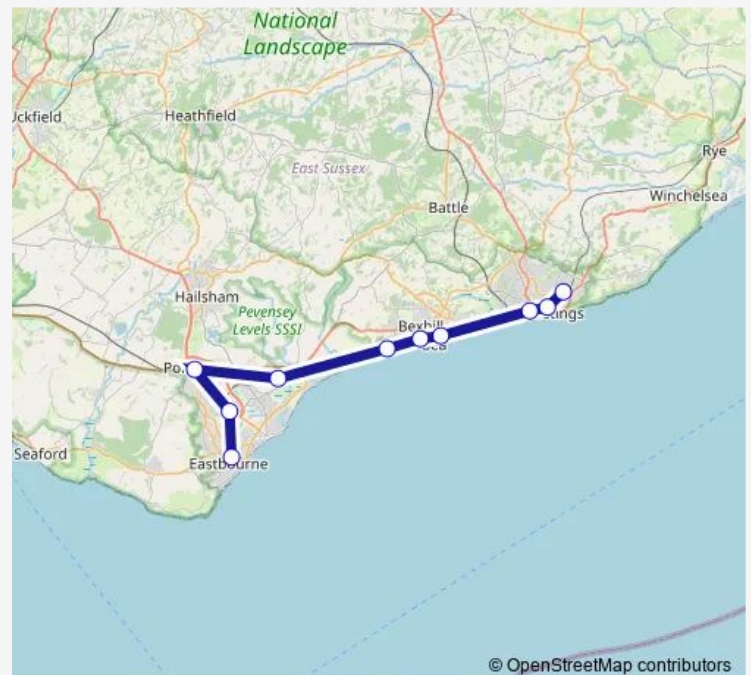

Route schedule

Ore — Eastbourne

Monday —

Tuesday —

Wednesday —

Thursday —

Friday —

Saturday —

Sunday 05:40-22:17

Route info

Direction: Ore

Stops: 10

Trip Duration: 1 hour 39 min

© OpenStreetMap contributors

Southern — Eastbourne - Ore

BusMaps

Route info

Direction: Ore

Stops: 8

Trip Duration: 1 hour 18 min

Direction

Ore — Eastbourne

9 stops

[Open route schedule](#)

Eastbourne

Route schedule

Ore — Eastbourne

Monday	22:28-23:28
Tuesday	22:28-23:28
Wednesday	22:28-23:28
Thursday	22:28-23:28
Friday	—
Saturday	—
Sunday	22:38

Route info

Direction: Ore

Stops: 9

Trip Duration: 1 hour 28 min