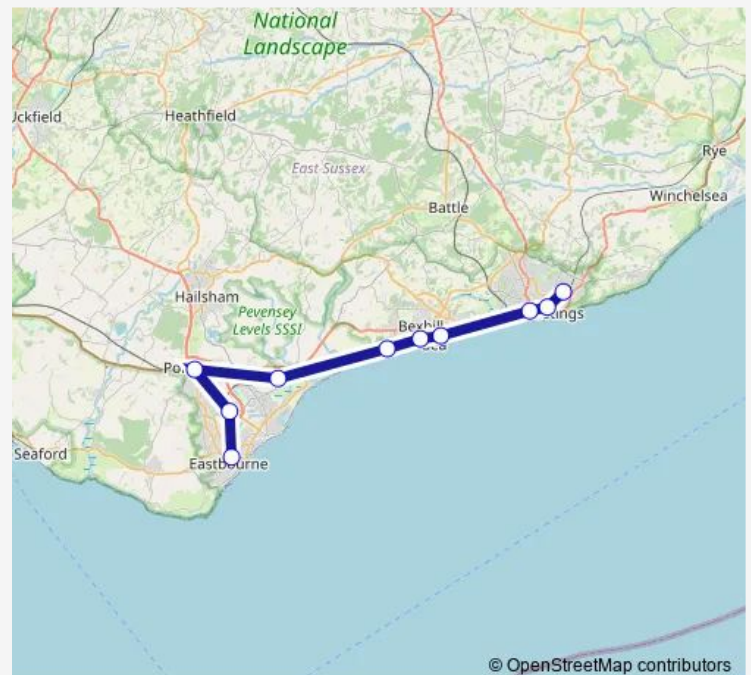

Route schedule

Ore — Eastbourne

Monday —

Tuesday —

Wednesday —

Thursday —

Friday —

Saturday —

Sunday 06:43-22:35

Route info

Direction: Ore

Stops: 10

Trip Duration: 1 hour 39 min

Southern — Eastbourne - Ore

Direction

Eastbourne — Ore

Route info

Direction: Ore

Stops: 8

Trip Duration: 1 hour 18 min

Direction

Ore — Eastbourne

9 stops

[Open route schedule](#)

Eastbourne

Route schedule

Ore — Eastbourne

Monday	22:28-23:28
Tuesday	22:28-23:28
Wednesday	22:28-23:28
Thursday	22:28-23:28
Friday	—
Saturday	—
Sunday	22:38

Route info

Direction: Ore

Stops: 9

Trip Duration: 1 hour 28 min