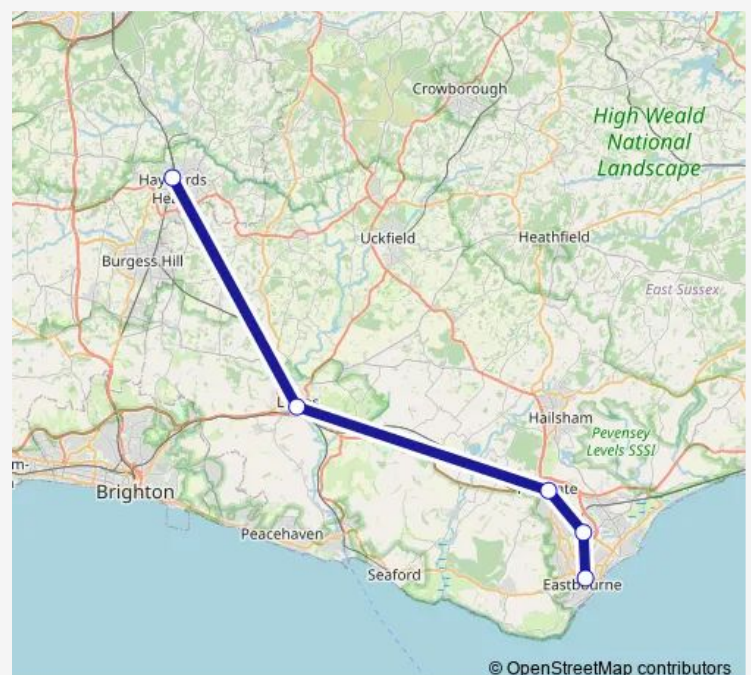

Haywards Heath — Eastbourne

Monday	—
Tuesday	23:41
Wednesday	23:41
Thursday	23:41
Friday	—
Saturday	—
Sunday	—

Route info

Direction: Haywards Heath

Stops: 9

Trip Duration: 1 hour 52 min

Southern — Eastbourne - Haywards Heath

Direction

Haywards Heath — Eastbourne

6 stops

[Open route schedule](#)

Haywards Heath

Cooksbridge

Lewes

Polegate

Trip Duration: 1 hour 31 min

Direction

Haywards Heath — Eastbourne

5 stops

[Open route schedule](#)

Haywards Heath

Lewes

Polegate

Direction: Haywards Heath

Stops: 5

Trip Duration: 1 hour 20 min

Direction

Eastbourne — Haywards Heath

7 stops

[Open route schedule](#)

Eastbourne