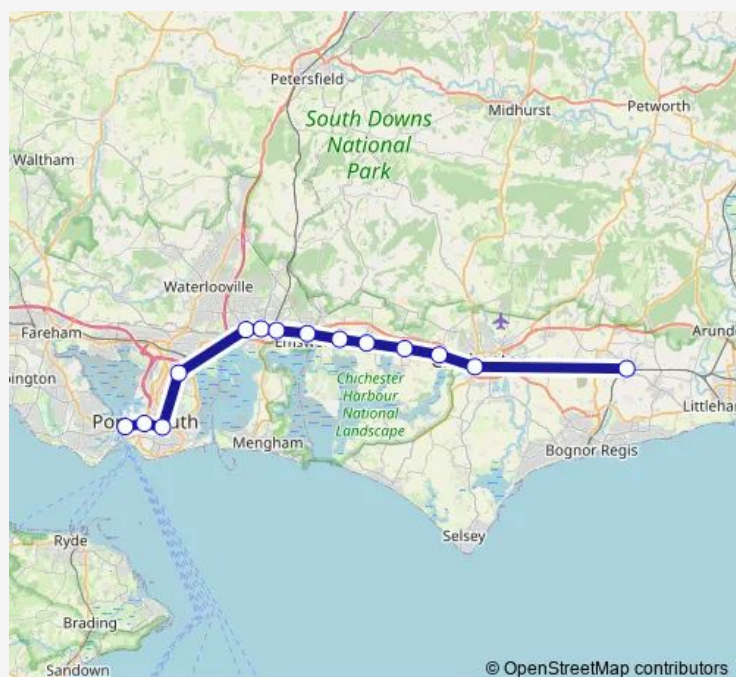

Route schedule

Barnham — Portsmouth Harbour

Monday	—
Tuesday	—
Wednesday	—
Thursday	—
Friday	—
Saturday	23:14
Sunday	—

Route info

Direction: Barnham

Stops: 12

Trip Duration: 1 hour 19 min

© OpenStreetMap contributors

Direction

Barnham — Portsmouth Harbour

10 stops

[Open route schedule](#)

Barnham

Chichester

Southbourne

Emsworth

Havant

Bedhampton

Hilsea

Fratton

Portsmouth & Southsea

Portsmouth Harbour

Route schedule

Barnham — Portsmouth Harbour

Route info

Direction: Barnham

Stops: 6

Trip Duration: 1 hour 8 min

Direction

Barnham — Portsmouth Harbour

10 stops

[Open route schedule](#)