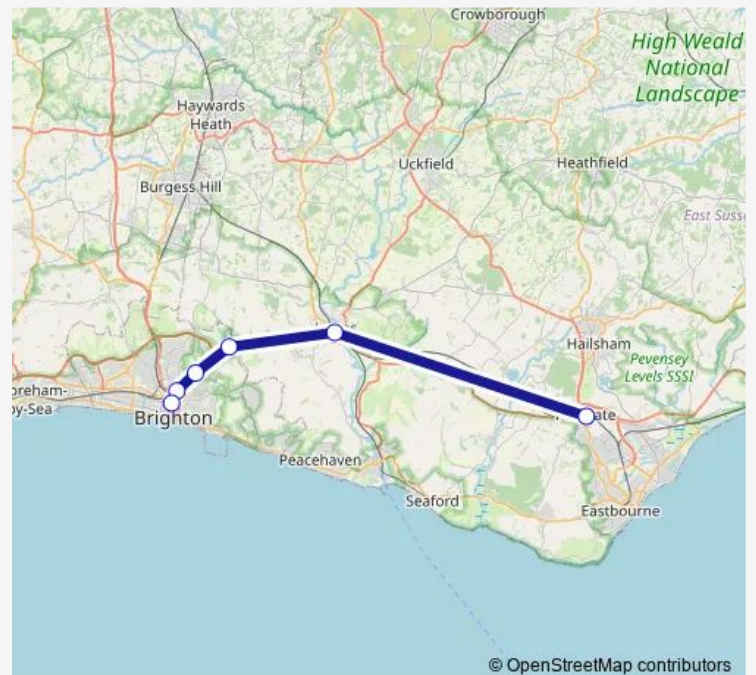

### Direction

Brighton — Polegate

4 stops

[Open route schedule](#)

Brighton

Falmer

Lewes

Polegate

### Route schedule

Brighton — Polegate

Monday	—
Tuesday	—
Wednesday	—
Thursday	—
Friday	—
Saturday	—
Sunday	06:27-23:20

### Route info

Direction: Brighton

Stops: 4

Trip Duration: 0 hour 59 min

■ Southern — Polegate - Brighton

**Direction**

Polegate — Brighton

6 stops

## Route info

Direction: Polegate

Stops: 6

Trip Duration: 1 hour 6 min

**Direction**

Polegate — Brighton

6 stops

[Open route schedule](#)