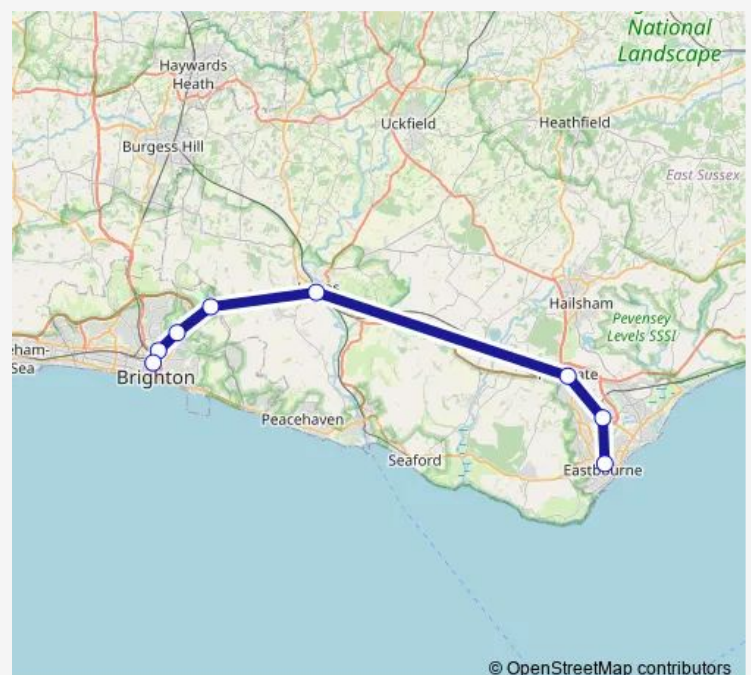

### Route schedule

Eastbourne — Brighton

Monday	24:10 <sup>+1</sup>
Tuesday	00:10-00:10 <sup>+1</sup>
Wednesday	00:10-00:10 <sup>+1</sup>
Thursday	00:10-00:10 <sup>+1</sup>
Friday	00:10
Saturday	—
Sunday	05:55-06:32

### Route info

Direction: Eastbourne

Stops: 8

Trip Duration: 1 hour 28 min

Southern — Eastbourne - Brighton

**Direction**

Brighton — Eastbourne

10 stops