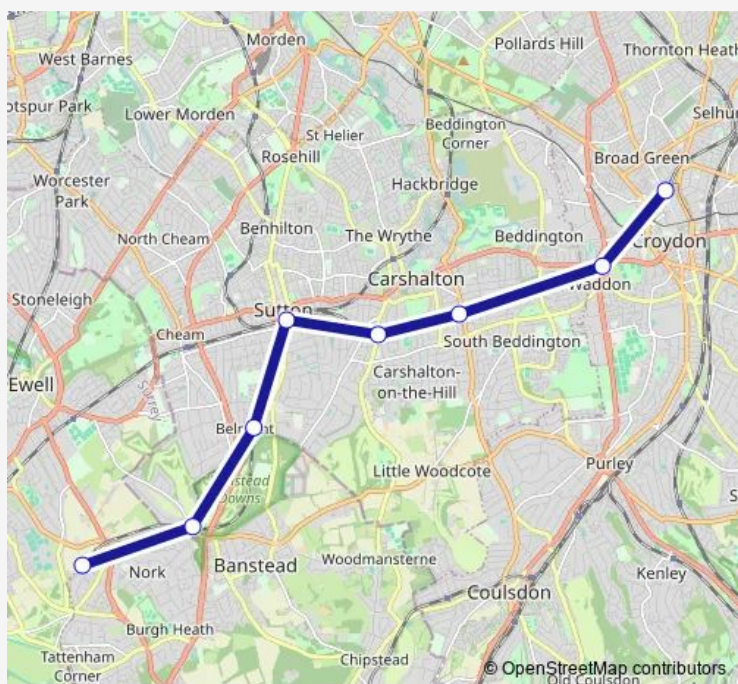

Rail Replacement Bus Service Southern Epsom Downs - West Croydon

[Go to website](#)

Direction

Epsom Downs — West Croydon

8 stops

[Open route schedule](#)

Epsom Downs

Banstead

Monday 23:37

Tuesday 23:37

Wednesday 23:37

Thursday 23:37

Friday —

Saturday —

Sunday 08:13-22:38

Route info

Direction: Epsom Downs

Stops: 8

Trip Duration: 0 hour 45 min

Southern — Epsom Downs - West Croydon

Direction

West Croydon — Epsom Downs

8 stops

[Open route schedule](#)

Route schedule

West Croydon — Epsom Downs

Monday	—
Tuesday	—
Wednesday	—
Thursday	—
Friday	—
Saturday	—
Sunday	07:29-22:13

Route info

Direction: West Croydon

Stops: 8

Trip Duration: 0 hour 46 min

Southern Rail Replacement Bus Service time schedules and route maps are available in an offline PDF at busmaps.com. Use the busmaps.com website to see live bus times, train schedule or subway schedule, and step-by-step directions for all public transit in Sutton