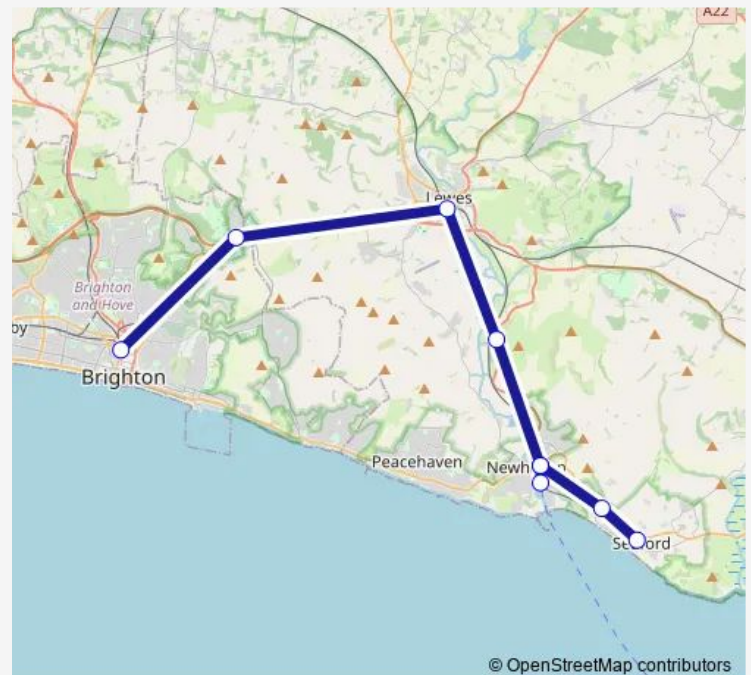

Lewes

Southeast bus A26

Newhaven Town

Newhaven Harbour

Newhaven Town

Bishopstone Hill Rise

Seaford

Route schedule

Route info

Direction: Brighton

Stops: 9

Trip Duration: 1 hour 0 min

Southern — Seaford - Brighton

Direction

Seaford — Brighton

11 stops

[Open route schedule](#)

Seaford

Bishopstone Hill Rise

Newhaven Town

Newhaven Harbour

Newhaven Town

Southease bus A26

Lewes

Saturday

—

Sunday

07:30-22:57

Route info

Direction: Seaford

Stops: 11

Trip Duration: 1 hour 7 min