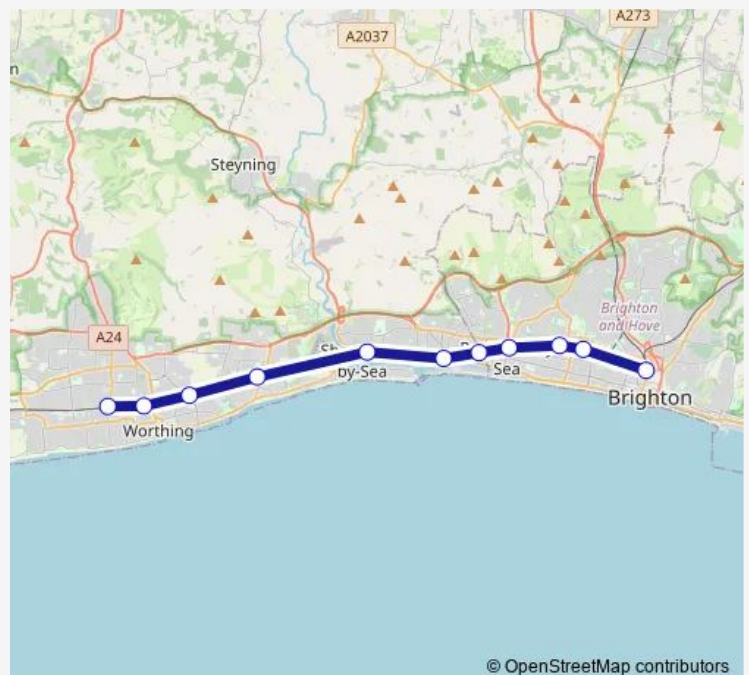

Rail Replacement Bus Service Southern Brighton - West Worthing

[Go to website](#)

Direction

Brighton — West Worthing

11 stops

[Open route schedule](#)

- Brighton
- Hove
- Aldrington
- Portslade
- Fishersgate
- Southwick
- Shoreham-By-Sea (Sussex)
- Lancing
- East Worthing
- Worthing
- West Worthing

Route schedule

Brighton — West Worthing

Monday	23:10-00:16 ⁺¹
Tuesday	00:10-00:16 ⁺¹
Wednesday	00:10-00:16 ⁺¹
Thursday	00:10-00:16 ⁺¹
Friday	00:10-00:16
Saturday	23:40-00:10 ⁺¹
Sunday	00:10

Route info

Direction: Brighton

Stops: 11

Trip Duration: 0 hour 57 min

Southern Rail Replacement Bus Service time schedules and route maps are available in an offline PDF at busmaps.com. Use the busmaps.com website to see live bus times, train schedule or subway schedule, and step-by-step directions for all public transit in Brighton