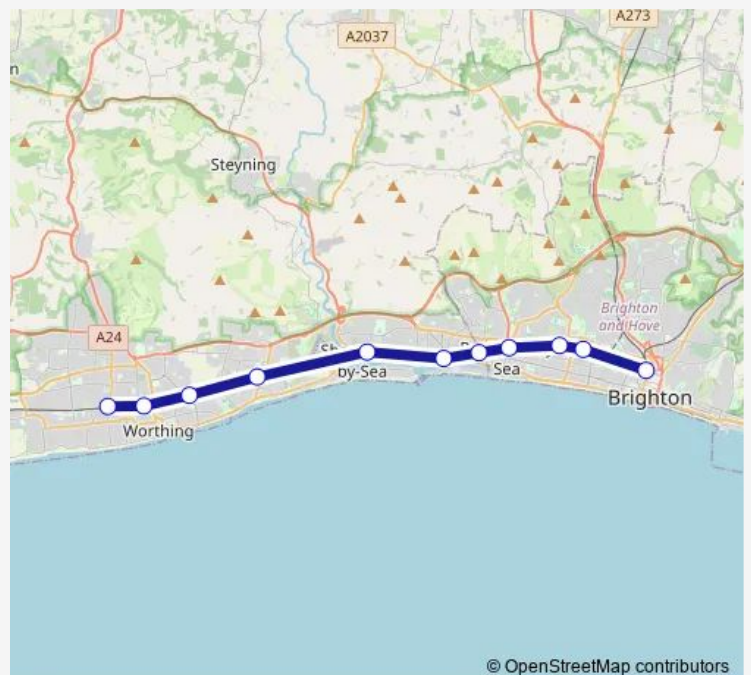

**Rail Replacement Bus Service Southern Brighton - West Worthing**

[Go to website](#)

**Direction**

Brighton — West Worthing

11 stops

[Open route schedule](#)

- Brighton
- Hove
- Aldrington
- Portslade
- Fishersgate
- Southwick
- Shoreham-By-Sea (Sussex)
- Lancing
- East Worthing
- Worthing
- West Worthing

Route schedule

Brighton — West Worthing

Monday	23:10-00:10 <sup>+1</sup>
Tuesday	00:10-00:10 <sup>+1</sup>
Wednesday	00:10-00:10 <sup>+1</sup>
Thursday	00:10-00:10 <sup>+1</sup>
Friday	00:10
Saturday	—
Sunday	—

Route info

Direction: Brighton

Stops: 11

Trip Duration: 0 hour 57 min

Southern Rail Replacement Bus Service time schedules and route maps are available in an offline PDF at [busmaps.com](https://busmaps.com). Use the [busmaps.com](https://busmaps.com) website to see live bus times, train schedule or subway schedule, and step-by-step directions for all public transit in Brighton