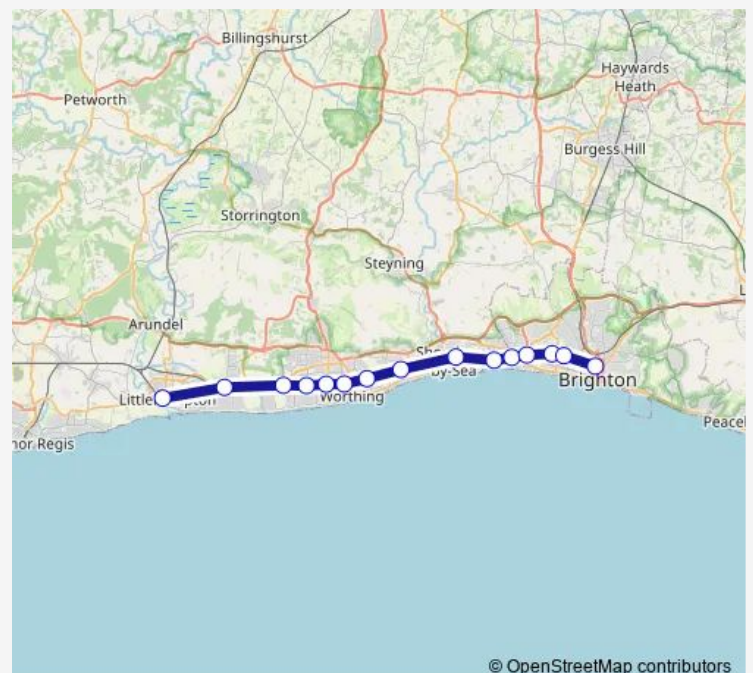

—

Sunday

06:22-22:34

Route info

Direction: Brighton

Stops: 5

Trip Duration: 1 hour 12 min

Southern — Littlehampton - Brighton

Direction

Brighton — Littlehampton

9 stops

[Open route schedule](#)

Brighton

Hove

Shoreham-By-Sea (Sussex)

Worthing

West Worthing

Durrington-on-Sea

Goring-by-Sea

Angmering

Littlehampton

Route schedule

Brighton — Littlehampton

Monday	—
Tuesday	—
Wednesday	—
Thursday	—
Friday	—
Saturday	—
Sunday	23:04

Route info

Direction: Brighton

Stops: 9

Trip Duration: 1 hour 30 min

Direction

Littlehampton — Brighton

15 stops

[Open route schedule](#)