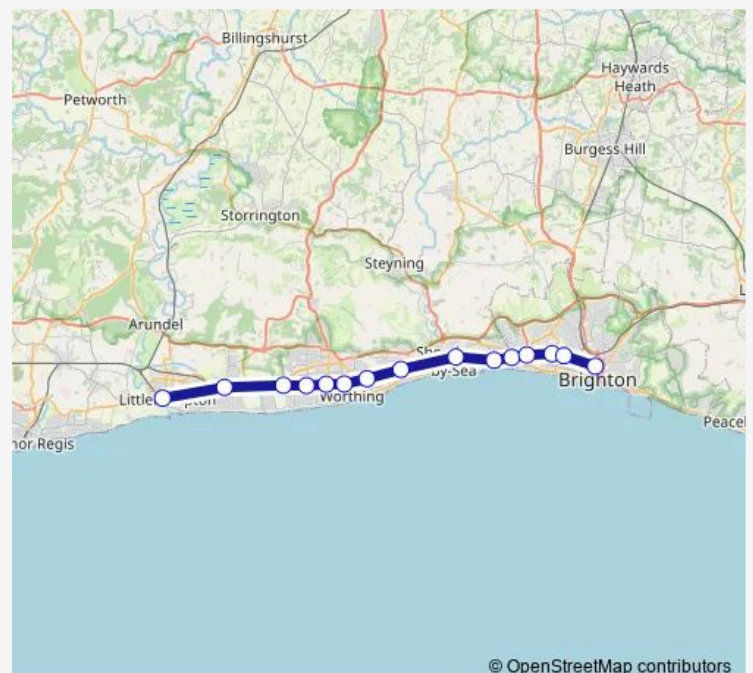

Thursday —

Friday —

Saturday —

Sunday

06:22-22:06

Route info

Direction: Brighton

Stops: 5

Trip Duration: 1 hour 12 min

 Southern — Littlehampton - Brighton

Direction

Brighton — Littlehampton

6 stops

[Open route schedule](#)

Brighton

Hove

Shoreham-By-Sea (Sussex)

Worthing

Angmering

Littlehampton

Route schedule

Brighton — Littlehampton

Monday	—
Tuesday	—
Wednesday	—
Thursday	—
Friday	—
Saturday	—
Sunday	06:12

Route info

Direction: Brighton

Stops: 6

Trip Duration: 1 hour 22 min

Direction

Brighton — Littlehampton

15 stops

[Open route schedule](#)

Brighton