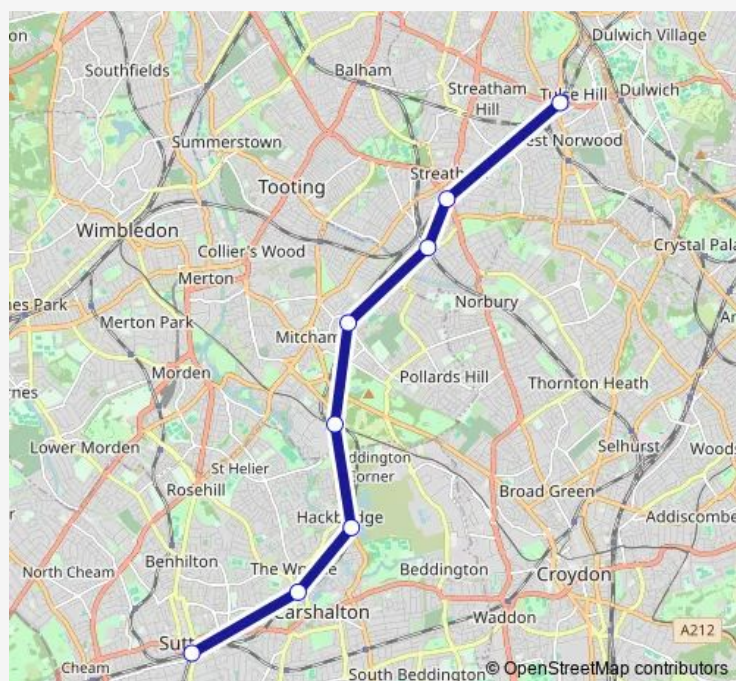

Mitcham Eastfields

Streatham Common

Streatham

Tulse Hill

### Route schedule

Sutton (London) — Tulse Hill

Monday	—
Tuesday	—
Wednesday	—
Thursday	—
Friday	—
Saturday	—
Sunday	06:32-23:55

### Route info

Direction: Sutton (London)

Stops: 8

Trip Duration: 0 hour 51 min

■ Southern — Tulse Hill - Sutton (London)

**Direction**

Tulse Hill — Sutton (London)

8 stops

[Open route schedule](#)

Tulse Hill

Streatham

Streatham Common

Mitcham Eastfields

Mitcham Junction

Hackbridge

Carshalton