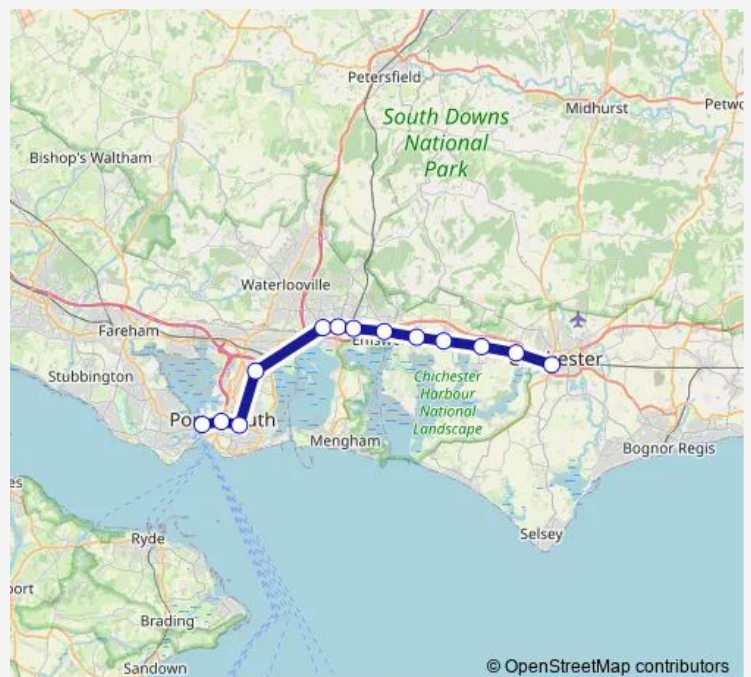

Rail Replacement Bus Service Southern Chichester - Portsmouth Harbour

[Go to website](#)

Direction

Chichester — Portsmouth Harbour

11 stops

[Open route schedule](#)

- Chichester
- Fishbourne (Sussex)
- Bosham
- Nutbourne
- Southbourne
- Emsworth
- Warblington
- Havant
- Fratton
- Portsmouth & Southsea
- Portsmouth Harbour

Route schedule

Chichester — Portsmouth Harbour

Monday	—
Tuesday	—
Wednesday	—
Thursday	—
Friday	—
Saturday	23:54
Sunday	—

Route info

Direction: Chichester

Stops: 11

Trip Duration: 1 hour 0 min

© OpenStreetMap contributors