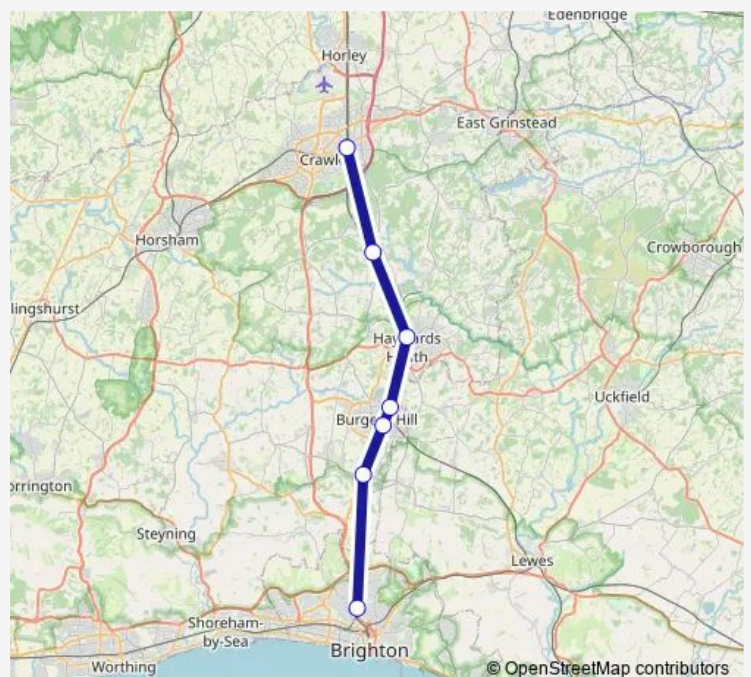

—

Saturday

04:27-22:51

Sunday

06:40-23:20

Route info

Direction: Preston Park

Stops: 7

Trip Duration: 1 hour 22 min

Southern — Preston Park - Three Bridges

Direction

Three Bridges — Preston Park - London Road

7 stops

[Open route schedule](#)

Three Bridges

Balcombe

Tuesday —

Wednesday —

Thursday —

Friday —

Saturday 04:59-00:11⁺¹

Sunday 00:11-00:27⁺¹

Route info

Direction: Three Bridges

Route info

Direction: Preston Park - London Road

Stops: 7

Trip Duration: 1 hour 22 min

Direction

Three Bridges — Preston Park

7 stops

[Open route schedule](#)