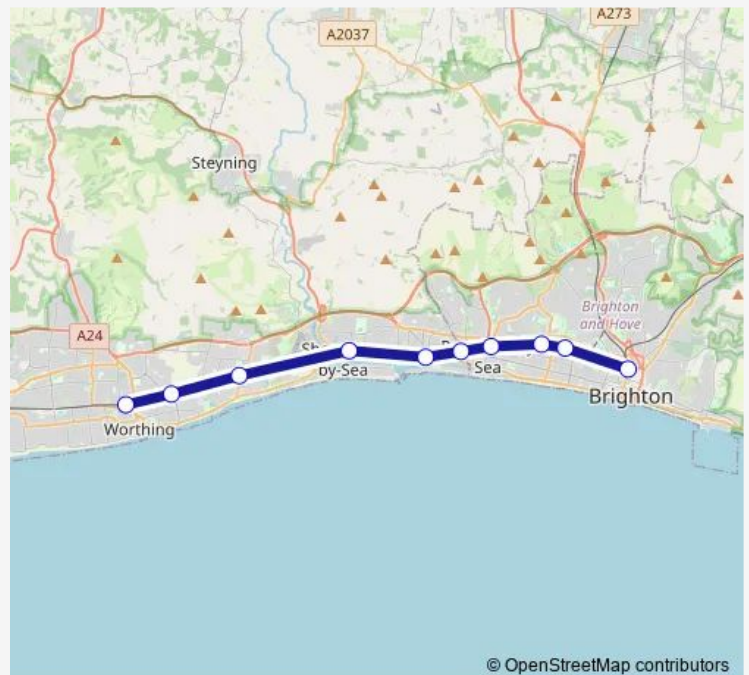

Lancing

Shoreham-By-Sea (Sussex)

Southwick

Fishersgate

Portslade

Aldrington

Hove

Brighton

Route schedule

Worthing — Brighton

Monday	00:43
Tuesday	—
Wednesday	—
Thursday	—
Friday	—
Saturday	—
Sunday	08:25-00:43 ⁺¹

Route info

Direction: Worthing

Stops: 10

Trip Duration: 0 hour 56 min

© OpenStreetMap contributors

■ Southern — Brighton - Worthing

BusMaps

Direction

Brighton — Worthing

10 stops

[Open route schedule](#)

Brighton

Hove

Direction: Brighton

Stops: 10

Trip Duration: 0 hour 53 min

Direction

Worthing — Brighton

7 stops

[Open route schedule](#)

Worthing