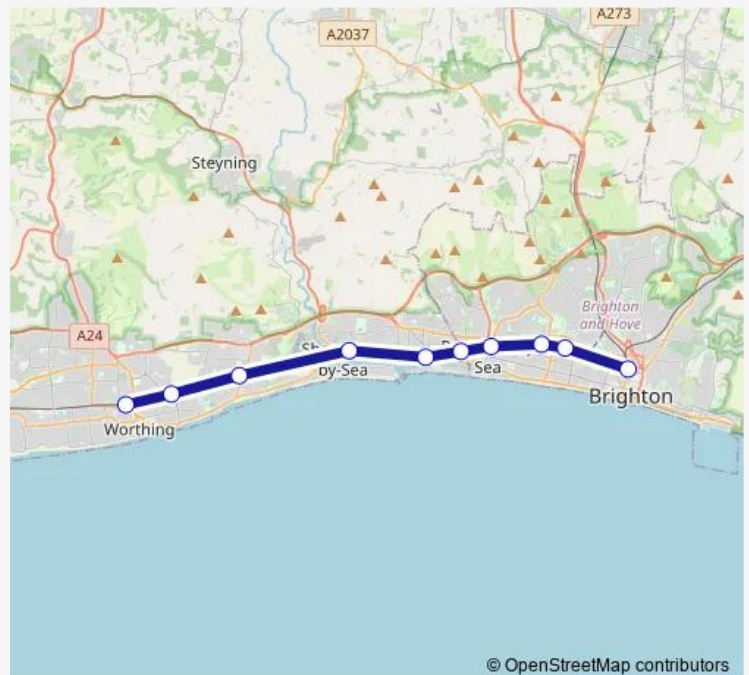

Sunday 06:58-23:47

Route info

Direction: Worthing

Stops: 10

Trip Duration: 1 hour 0 min

© OpenStreetMap contributors

Southern — Worthing - Brighton

BusMaps

Direction

Brighton — Worthing

10 stops

[Open route schedule](#)

Brighton

Hove

Aldrington

Portslade

Monday	00:41-01:26 ⁺¹
Tuesday	00:11-01:26 ⁺¹
Wednesday	00:11-01:26 ⁺¹
Thursday	00:02-01:26 ⁺¹
Friday	00:11-01:26
Saturday	25:26 ⁺¹
Sunday	01:26-00:41 ⁺¹

Route info

Direction: Brighton

Stops: 10

Trip Duration: 0 hour 58 min

Direction

Worthing — Brighton

7 stops

[Open route schedule](#)

Worthing

Lancing

Shoreham-By-Sea (Sussex)

Southwick