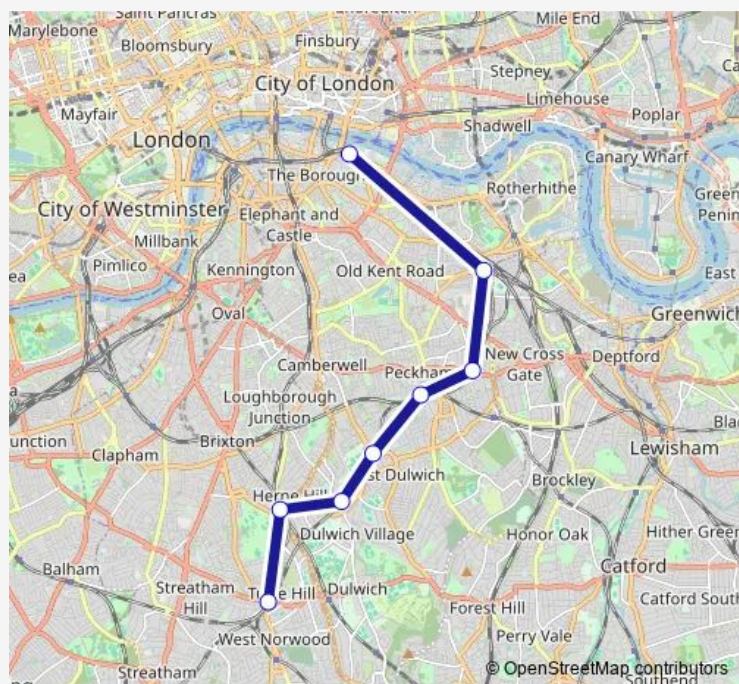

Tuesday —

Wednesday —

Thursday —

Friday —

Saturday —

Sunday

23:18

Route info

Direction: Tulse Hill

Stops: 7

Trip Duration: 0 hour 51 min

Southern — London Bridge - Tulse Hill

Direction

Tulse Hill — London Bridge

8 stops

[Open route schedule](#)

Tulse Hill

Herne Hill

North Dulwich

East Dulwich

Peckham Rye

Queens Road Peckham

South Bermondsey

London Bridge

Sunday 06:27-23:15

Route info

Direction: Tulse Hill

Stops: 8

Trip Duration: 0 hour 55 min

Direction

London Bridge — Tulse Hill

8 stops