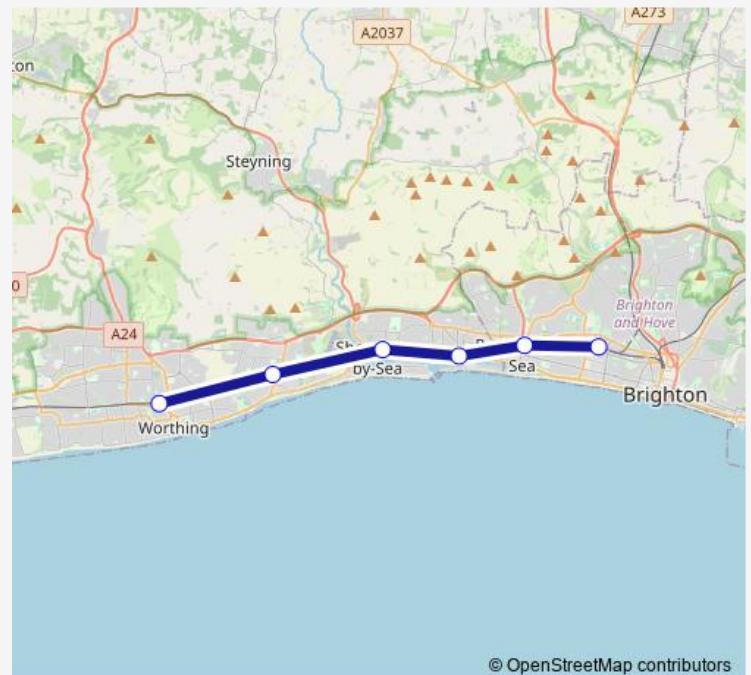

Rail Replacement Bus Service Southern Hove - Worthing

[Go to website](#)

Direction

Hove — Worthing

6 stops

[Open route schedule](#)

Hove

Portslade

Southwick

Shoreham-By-Sea (Sussex)

Lancing

Worthing

Route schedule

Hove — Worthing

Monday	01:43
Tuesday	—
Wednesday	—
Thursday	—
Friday	—
Saturday	—
Sunday	25:43 ⁺¹

Route info

Direction: Hove

Stops: 6

Trip Duration: 0 hour 36 min

© OpenStreetMap contributors

Southern — Hove - Worthing

BusMaps

Southern Rail Replacement Bus Service time schedules and route maps are available in an offline PDF at busmaps.com. Use the busmaps.com website to see live bus times, train schedule or subway schedule, and step-by-step directions for all public transit in Brighton