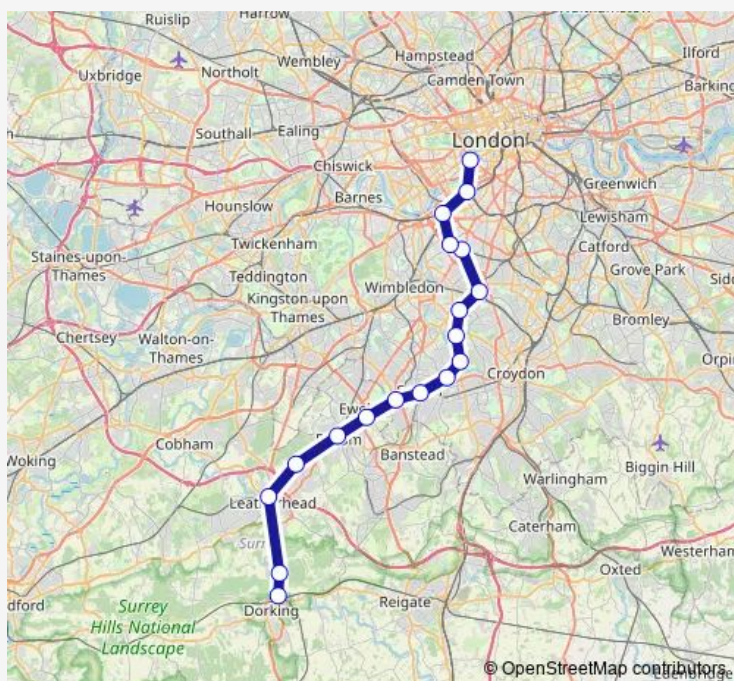

Route schedule

Dorking — London Victoria

Monday	—
Tuesday	—
Wednesday	—
Thursday	—
Friday	—
Saturday	—
Sunday	23:16

Route info

Direction: Dorking

Stops: 18

Trip Duration: 2 hour 33 min

 Southern — Dorking - London Victoria

Direction

London Victoria — Dorking

16 stops

[Open route schedule](#)

London Victoria

Clapham Junction

Balham

Streatham Common

Ashtead

Leatherhead

Boxhill - Burford Bridge Hotel

Dorking

Route schedule

London Victoria — Dorking

Monday	—
Tuesday	—
Wednesday	—
Thursday	—
Friday	—
Saturday	—
Sunday	04:57

Route info

Direction: London Victoria

Stops: 16

Trip Duration: 2 hour 40 min

Southern Rail Replacement Bus Service time schedules and route maps are available in an offline PDF at busmaps.com. Use the busmaps.com website to see live bus times, train schedule or subway schedule, and step-by-step directions for all public transit in London