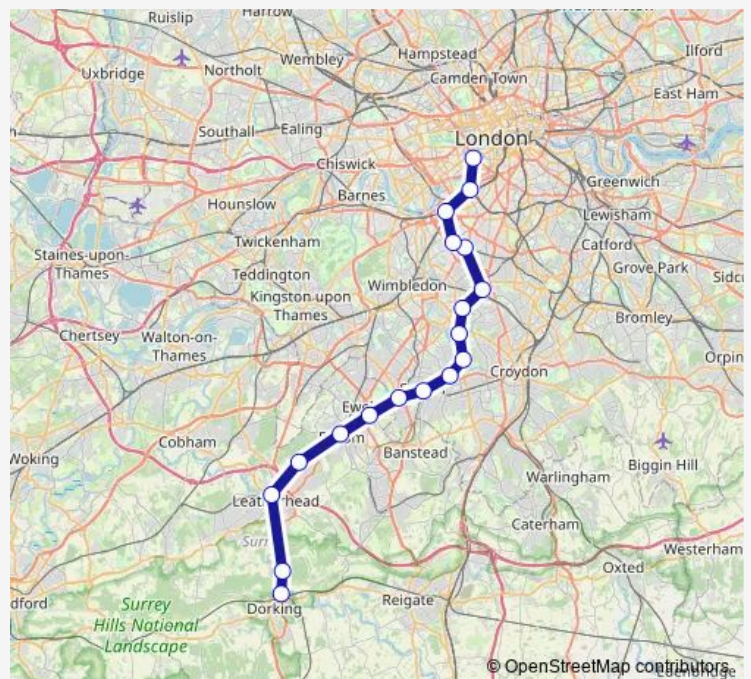

Route schedule

Dorking — London Victoria

Monday	—
Tuesday	—
Wednesday	—
Thursday	—
Friday	—
Saturday	—
Sunday	23:16

Route info

Direction: Dorking

Stops: 18

Trip Duration: 2 hour 33 min

 Southern — Dorking - London Victoria

Direction

London Victoria — Dorking

16 stops

[Open route schedule](#)

London Victoria

Clapham Junction

Balham

Streatham Common

Ashtead

Leatherhead

Boxhill - Burford Bridge Hotel

Dorking

Route schedule

London Victoria — Dorking

Monday

—

Saturday

—

Sunday

04:57

Route info

Direction: London Victoria

Stops: 16

Trip Duration: 2 hour 40 min