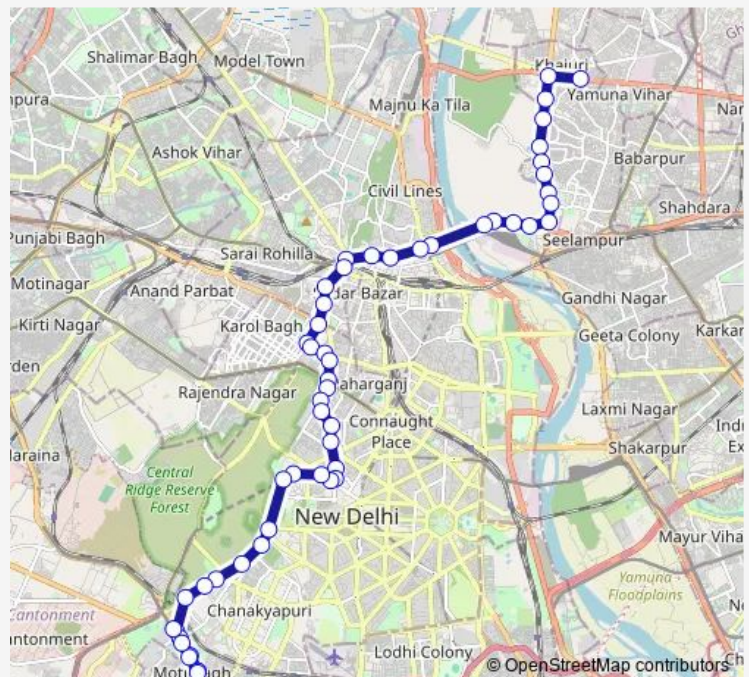

Ice Factory (Rani Jhansi Road)

Azad Market

Bara Hindu Rao

Route schedule

Bhajanpura — Arsd College / Dhaula Kuan

Monday 05:15-19:45

Tuesday 05:15-19:45

Wednesday 05:15-19:45

Thursday 05:15-19:45

Friday 05:15-19:45

Saturday 05:15-19:45

Sunday 05:15-19:45

Route info

Direction: Bhajanpura

Stops: 53

Trip Duration: 1 hour 30 min