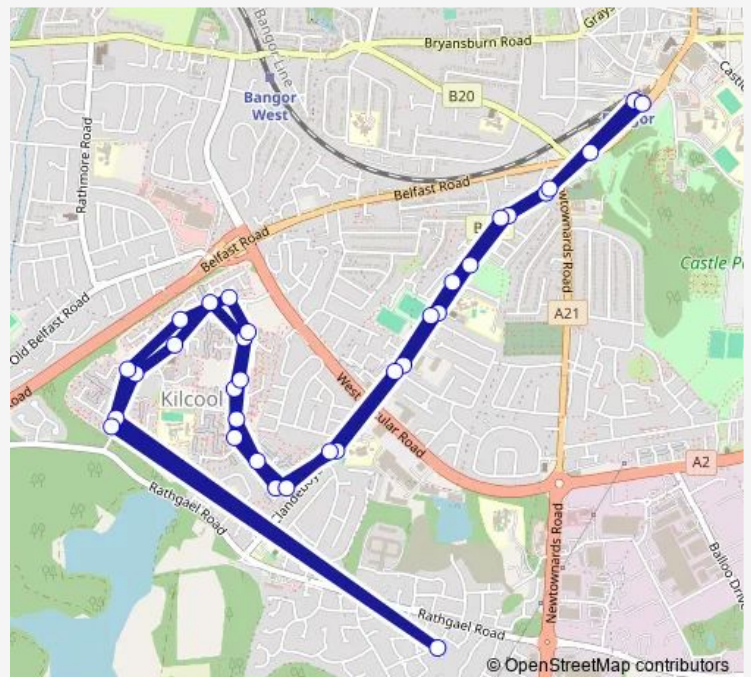

Direction

Bangor Buscentre — Abbey Street Buscentre

33 stops

[Open route schedule](#)

- Bangor Buscentre
- Church Street
- Ebenezer Hall
- Clandeboyce Place
- St Andrews Church
- Marquis Avenue
- St Malachys Ps
- Owenroe Drive
- Kilcooley Community Centre
- Kilclief Gardens
- Carrickmannin
- Orlock Gardens
- Glastry Gardens
- Ballyquinton Gardens
- Ballynoe Cardens
- Lord Wardens Grange
- Ballyhalbert Gardens
- Kilcooley Terminus
- Kircubbin Gardens
- Orlock Gardens
- Balligan Gardens

Route schedule

Bangor Buscentre — Abbey Street Buscentre

Monday	07:10-18:05
Tuesday	07:10-18:05
Wednesday	07:10-18:05
Thursday	07:10-18:05
Friday	07:10-18:05
Saturday	08:30-18:05
Sunday	—

Route info

Direction: Bangor Buscentre

Stops: 33

Trip Duration: 0 hour 35 min

302f — Bangor, Buscentre - Bangor, Kilcooley Estate

Kilclief Gardens

Kilcooley Community Centre

Woburn Walk

Owenroe Drive

St Malachys Ps

Marquis Avenue

Football Grounds

Avonlea

Beechwood Avenue

Church Street

Abbey Street

Abbey Street Buscentre

302f Bus time schedules and route maps are available in an offline PDF at busmaps.com. Use the busmaps.com website to see live bus times, train schedule or subway schedule, and step-by-step directions for all public transit in Bangor