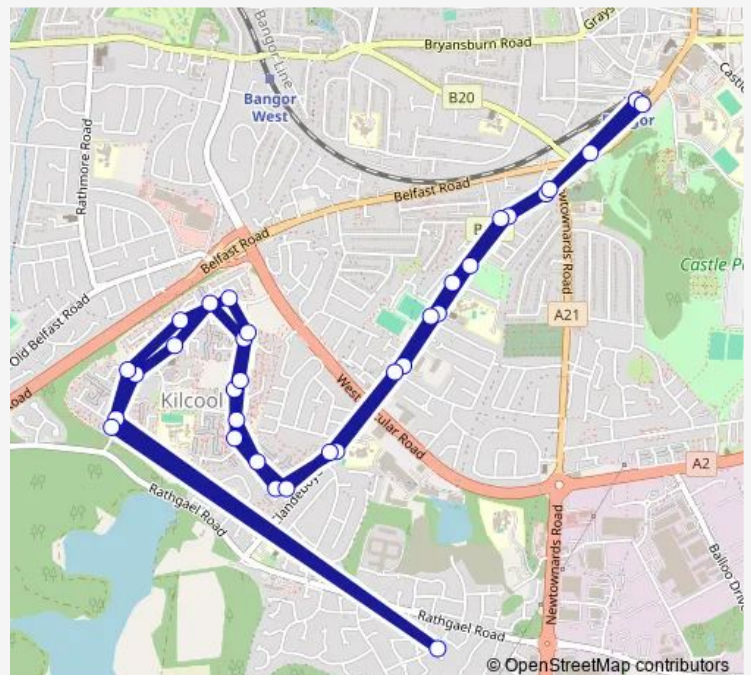

### Route schedule

Bangor Buscentre — Abbey Street Buscentre

Monday 07:10-18:05

Tuesday 07:10-18:05

Wednesday 07:10-18:05

Thursday 07:10-18:05

Friday 07:10-18:05

Saturday 08:30-18:05

### Route info

Direction: Bangor Buscentre

Stops: 33

Trip Duration: 0 hour 35 min

302f — Bangor, Buscentre - Bangor, Kilcooley Estate

Kilclief Gardens

Kilcooley Community Centre

Woburn Walk