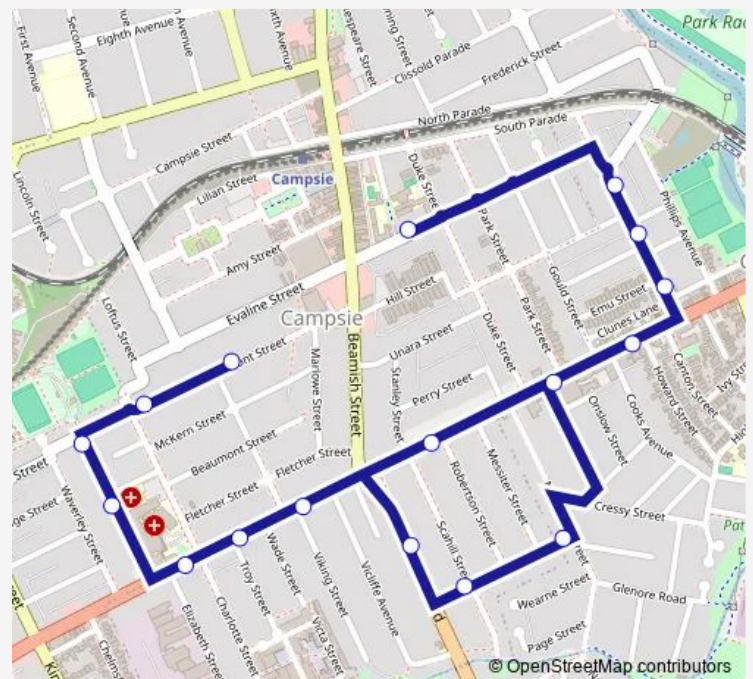

School Bus 738s Campsie Public School to Claremont and Orissa Sts Campsie

[Go to website](#)

Direction

Campsie Public School, Evaline St — Claremont St Opp Orissa St

17 stops

[Open route schedule](#)

Campsie Public School, Evaline St

Wonga St After Wairoa St

Wonga St After Warrigal St

Wonga St Opp Emu St

Canterbury Rd At Howard St

Canterbury Rd At Allen St

Bexley Rd Before Cross St

Cross St At Scahill St

Cross St At Northcote St

Canterbury Rd At Robertson St

Canterbury Rd At Viking St

Canterbury Rd At Troy St

Canterbury Rd Opp Canterbury Hospital

Tudor St Opp Mckenzie St

Tudor St At Palmer St

Claremont St At Thorncraft Pde

Claremont St Opp Orissa St

Route schedule

Campsie Public School, Evaline St — Claremont St Opp Orissa St

Monday	15:07
Tuesday	15:07
Wednesday	15:07
Thursday	15:07
Friday	15:07
Saturday	—
Sunday	—

Route info

Direction: Campsie Public School, Evaline St

Stops: 17

Trip Duration: 0 hour 18 min