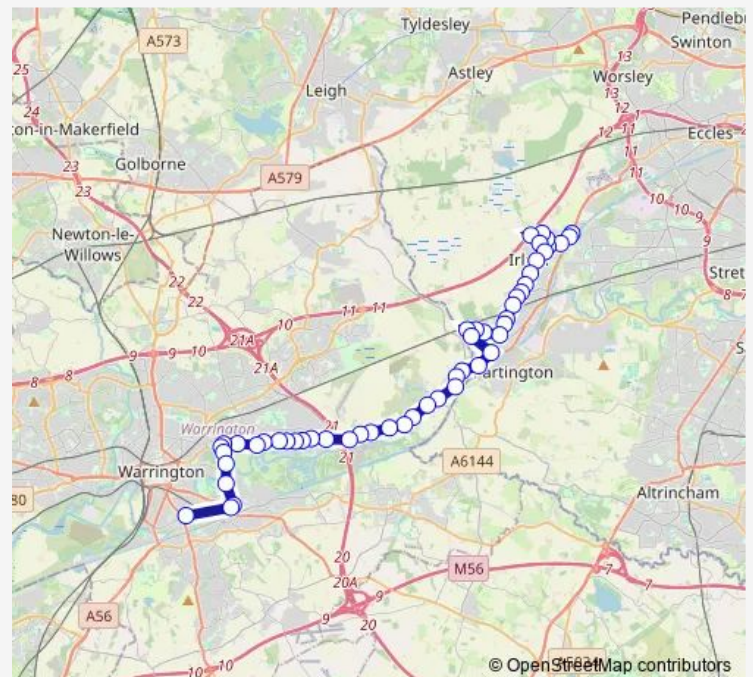

Princes Avenue

Cutnook Lane

Lyndhurst Avenue

Dunlin Drive

Cutnook Lane

St Joseph's School

Moorfield Close

Ferryhill Road

Lancaster Road

Sussex Road

Flint Grove

Route schedule

Addison Road — Greenalls Distillery

Monday 07:45

Tuesday 07:45

Wednesday 07:45

Thursday 07:45

Friday 07:45

Saturday —

Sunday —

Route info

Direction: Addison Road

Stops: 52

Trip Duration: 0 hour 55 min

Tuesday 16:15

Wednesday 16:15

Thursday 16:15

Friday 16:15

Saturday —

Sunday —

Route info

Direction: Greenalls Distillery