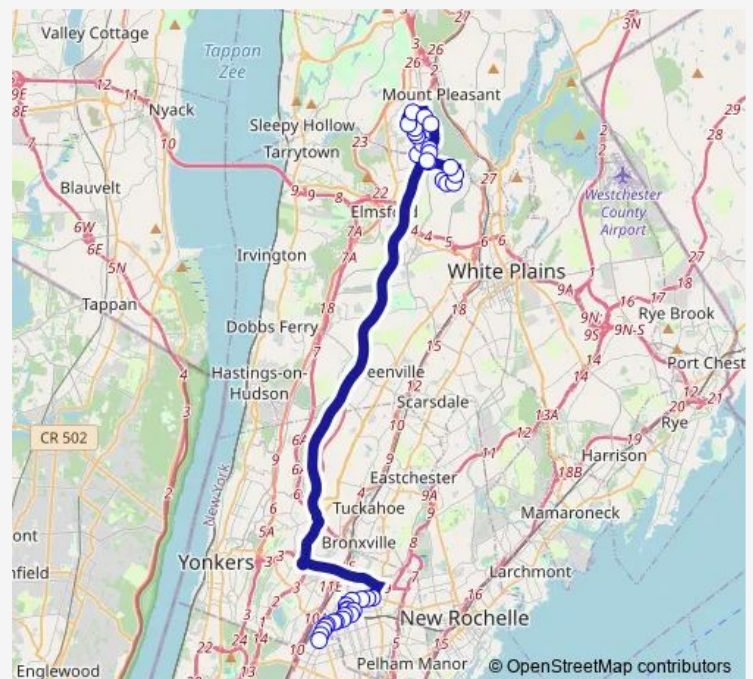

E Lincoln AVE @ Claremont Ave

E Lincoln AVE @ N Fulton Ave

Route schedule

Westchester Comm College LOT 4 — White Plains RD @ E 241st St

Monday 15:00-17:00

Tuesday 15:00-17:00

Wednesday 15:00-17:00

Thursday 15:00-17:00

Friday 15:00-17:00

Saturday —

Sunday —

Route info

Direction: Westchester Comm College LOT 4

Stops: 36

Trip Duration: 1 hour 0 min

E Lincoln AVE @ Westchester Ave

Gramatan AVE @ North St

Gramatan AVE @ W Sidney Ave

E Sidney AVE @ Gramatan Ave

Park AVE @ E Sidney Ave

E Prospect AVE @ N 3RD Ave

E Roosevelt SQ @ Stevens Ave

W 1ST ST @ Wilson Pl

W 1ST ST @ N 10th Ave

Wednesday 06:00-08:00

Thursday 06:00-08:00

Friday 06:00-08:00

Saturday —

Sunday —

Route info

Direction: White Plains RD @ Saint Quen St

Stops: 26