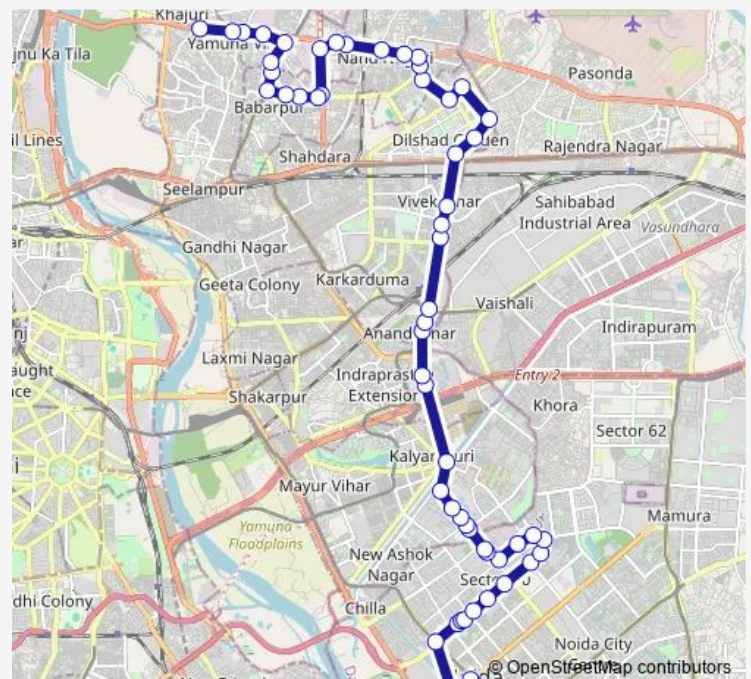

Noida Sector 56

Metro Hospital

Noida Sect 12 A Block

Route schedule

Noida Sec 43 Police Chowki — Bhajanpura

Monday 00:00-23:50

Tuesday 00:00-23:50

Wednesday 00:00-23:50

Thursday 00:00-23:50

Friday 00:00-23:50

Saturday 00:00-23:50

Sunday 00:00-23:50

Route info

Direction: Noida Sec 43 Police Chowki

Stops: 62

Trip Duration: 2 hour 0 min