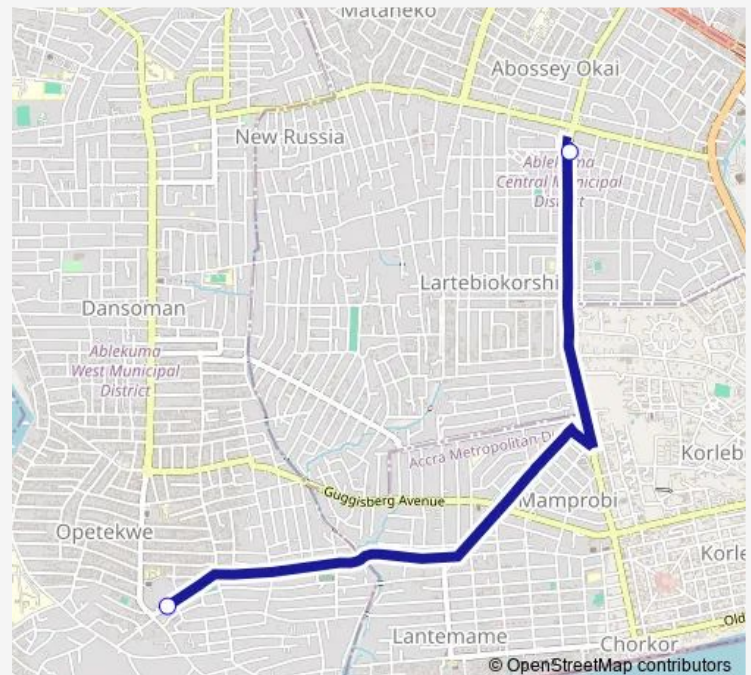

Bus 540B Agege to Zongo Junction

[Go to website](#)

Direction

Terminal Agege — Terminal Zongo Junction

2 stops

[Open route schedule](#)

Terminal Agege

Terminal Zongo Junction

Route schedule

Terminal Agege — Terminal Zongo Junction

Monday	13:09
Tuesday	13:09
Wednesday	13:09
Thursday	13:09
Friday	13:09
Saturday	13:09
Sunday	13:09

Route info

Direction: Terminal Agege

Stops: 2

Trip Duration: 0 hour 14 min

■ 540B — Agege to Zongo Junction

540B Bus time schedules and route maps are available in an offline PDF at busmaps.com. Use the busmaps.com website to see live bus times, train schedule or subway schedule, and step-by-step directions for all public transit in Accra