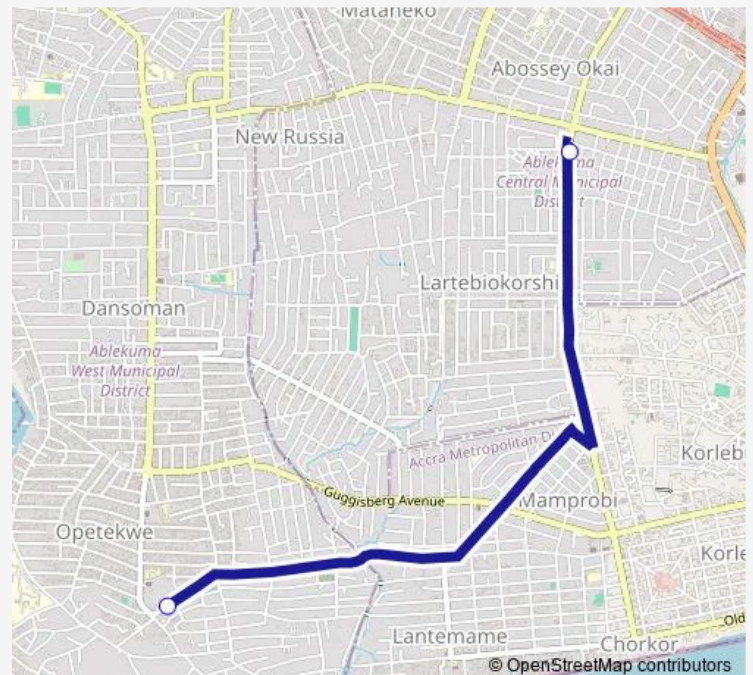

## Bus 540b Agege to Zongo Junction

[Go to website](#)

### Direction

Terminal Agege — Terminal Zongo Junction

2 stops

[Open route schedule](#)

Terminal Agege

Terminal Zongo Junction

### Route schedule

Terminal Agege — Terminal Zongo Junction

Monday	13:09
Tuesday	13:09
Wednesday	13:09
Thursday	13:09
Friday	13:09
Saturday	13:09
Sunday	13:09

### Route info

Direction: Terminal Agege

Stops: 2

Trip Duration: 0 hour 14 min

■ 540b — Agege to Zongo Junction

540b Bus time schedules and route maps are available in an offline PDF at [busmaps.com](https://busmaps.com). Use the [busmaps.com](https://busmaps.com) website to see live bus times, train schedule or subway schedule, and step-by-step directions for all public transit in Accra