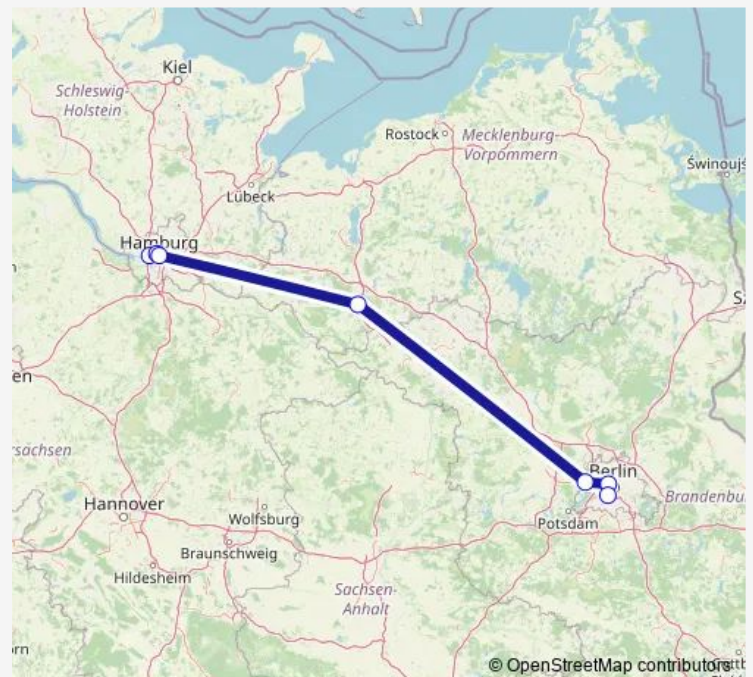

Direction

Hamburg-Altona — Berlin Südkreuz

7 stops

[Open route schedule](#)

Hamburg-Altona

Hamburg Dammtor

Hamburg Hbf

Ludwigslust

Berlin-Spandau

Berlin Hbf (tief)

Berlin Südkreuz

Route schedule

Hamburg-Altona — Berlin Südkreuz

Monday 17:34-17:20

Tuesday 17:34-17:20

Wednesday 17:34-17:20

Thursday 17:34-17:20

Friday 17:34-17:20

Saturday 17:34-17:20

Sunday 17:34-17:20

Route info

Direction: Hamburg-Altona

Stops: 7

Trip Duration: 2 hour 10 min