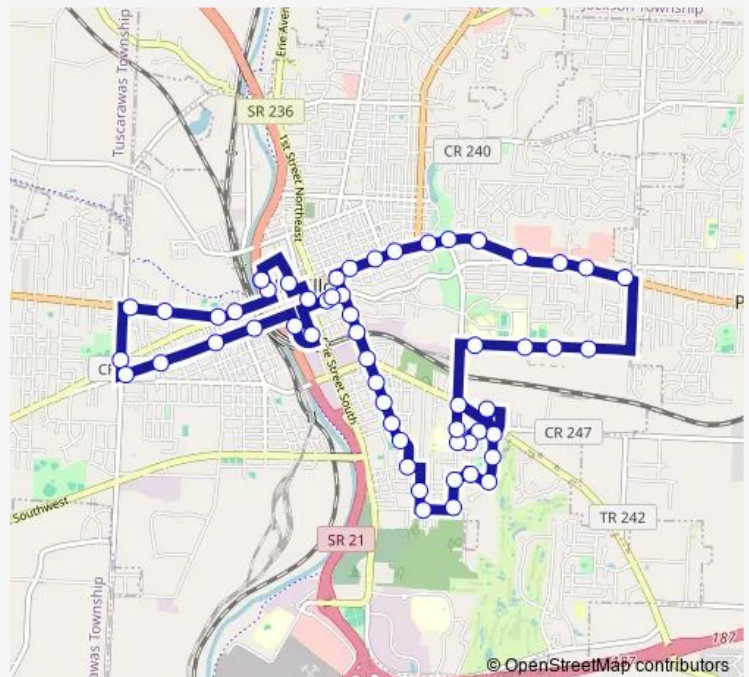

3RD ST AND Shriver AVE Se

3RD ST AND Johnson ST Se

3RD ST AND Pearl AVE Se

Route schedule

Massillon Transit Center — Freshmark

Monday 06:00-20:00

Tuesday 06:00-20:00

Wednesday 06:00-20:00

Thursday 06:00-20:00

Friday 06:00-20:00

Saturday 06:00-20:00

Sunday —

Route info

Direction: Massillon Transit Center

Stops: 35

Trip Duration: 0 hour 21 min

124 — Downtown Massillon - Walnut Hills

13th ST AND Marion AVE Se

Forest AVE AND Blooming Hills PL Se

16th ST AND Forest AVE Se

16th ST AND Arapahoe ST Se

Shawnee AVE SE 1700 Block

Huron RD SE 1300 Block

Huron RD AND Osage AVE Se

Wednesday 06:21-20:21

Thursday 06:21-20:21

Friday 06:21-20:21

Saturday 06:21-20:21

Sunday —

Route info

Direction: Freshmark

Stops: 30