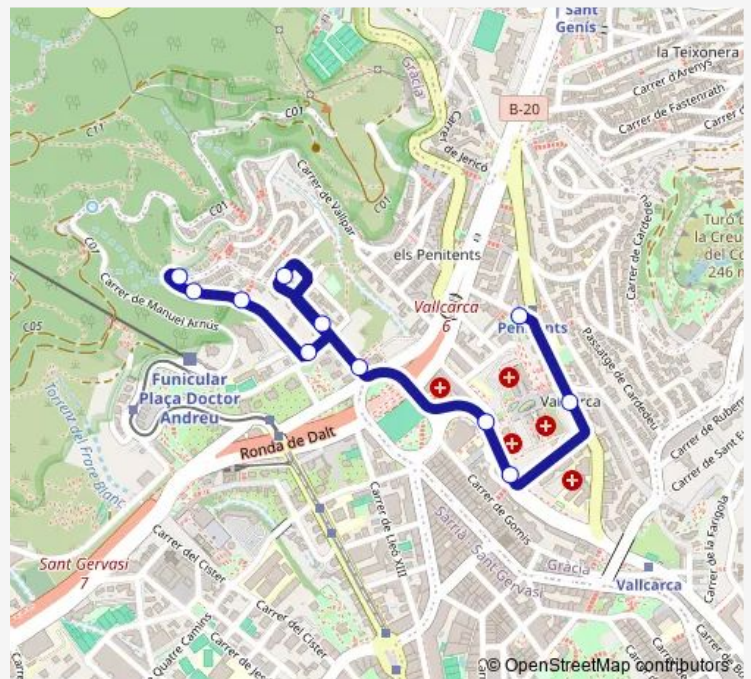

Bus 124 Penitents

[Go to website](#)

Direction

Anna Piferrer - Av Vallcarca — Collserola - August Font

11 stops

[Open route schedule](#)

Anna Piferrer - Av Vallcarca

CAP Vallcarca

Saturday 09:00-21:00

Sunday 09:00-21:00

Route info

Direction: Anna Piferrer - Av Vallcarca

Stops: 11

Trip Duration: 0 hour 7 min

124 — Penitents

BusMaps

Direction

Collserola - August Font — Anna Piferrer - Av Vallcarca

17 stops

[Open route schedule](#)

Collserola - August Font

Collserola - Salvador Alarma

Salvador Alarma - August Font

Josep M Jujol - August Font

Monday 07:08-21:09

Tuesday 07:08-21:09

Wednesday 07:08-21:09

Thursday 07:08-21:09

Friday 07:08-21:09

Saturday 09:08-21:08

Sunday 09:07-21:07

Route info