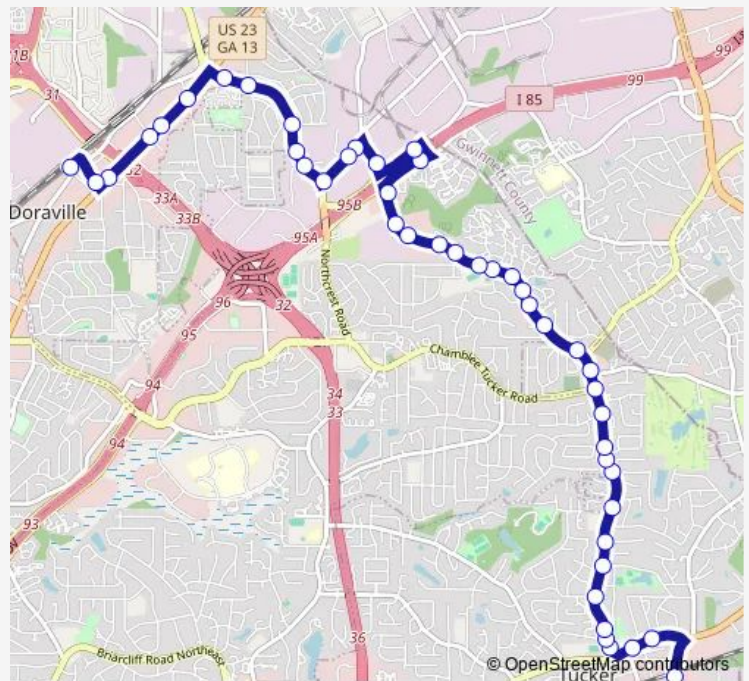

Pleasantdale RD @ Tucker Norcross Rd

Pleasantdale RD @ Pleasant Shade Dr

Pleasantdale RD @ Spring Harbour Dr

Pleasantdale RD @ Pleasantdale Pkwy

Pleasantdale RD @ Washington Way

**Route schedule**

LAWRENCEVILLE HWY @ HUGH HOWELL RD — Do-  
raville Station

Monday 04:50-23:35

Tuesday 04:50-23:35

Wednesday 04:50-23:35

Thursday 04:50-23:35

Friday 04:50-23:35

Saturday 05:20-23:22

Sunday 05:20-23:22

**Route info**

Direction: LAWRENCEVILLE HWY @ HUGH HOWELL  
RD

Stops: 45

Trip Duration: 0 hour 35 min

124 — Pleasantdale Road

Pleasantdale RD @ Valley Bluff Way

Pleasantdale RD @ 3637

Pleasantdale RD @ 3722

Pleasantdale RD @ 3772

## Route info

Direction: Doraville Station

Stops: 47

Trip Duration: 0 hour 40 min

Pleasantdale RD @ 3722

Pleasantdale RD @ 3680

Pleasantdale RD @ Valley Bluff Way

Pleasantdale RD @ Valley Bluff Way