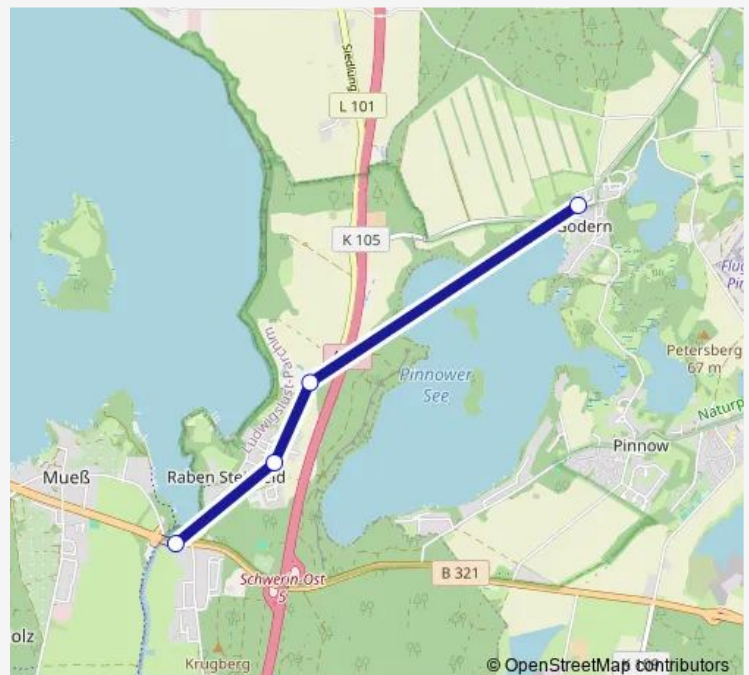

### Route info

Direction: Raben Steinfeld

Stops: 4

Trip Duration: 0 hour 7 min

## Route info

Direction: Crivitz Schulstraße

Stops: 5

Trip Duration: 0 hour 14 min

## Route info

Direction: Godern

Stops: 11

Trip Duration: 0 hour 22 min

## Route schedule

Godern — Pinnow (b Schwerin) Waldweg

Monday	14:09
Tuesday	14:09
Wednesday	14:09
Thursday	14:09
Friday	14:09
Saturday	—
Sunday	—