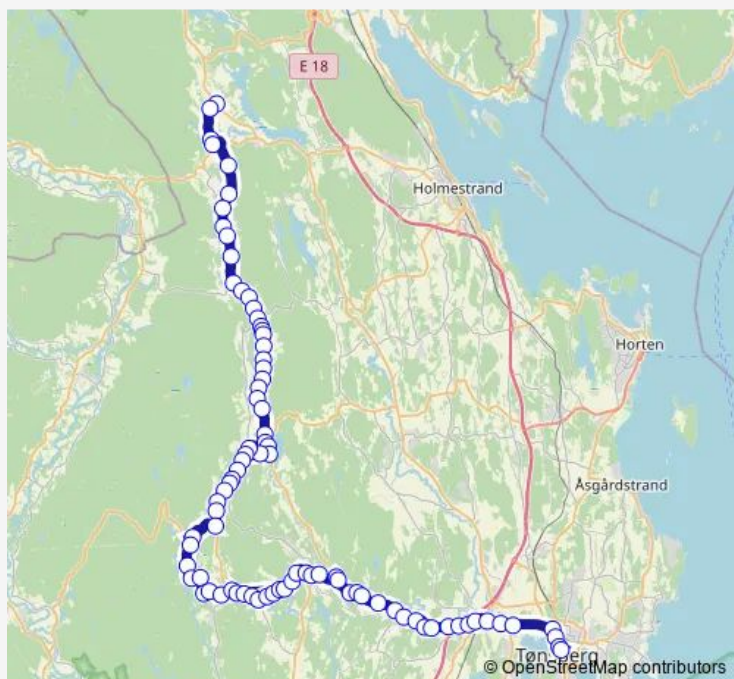

Thursday 20:15

Friday 20:15

Saturday —

Sunday —

Route info

Direction: Tønsberg rutebilstasjon

Stops: 59

Trip Duration: 0 hour 57 min