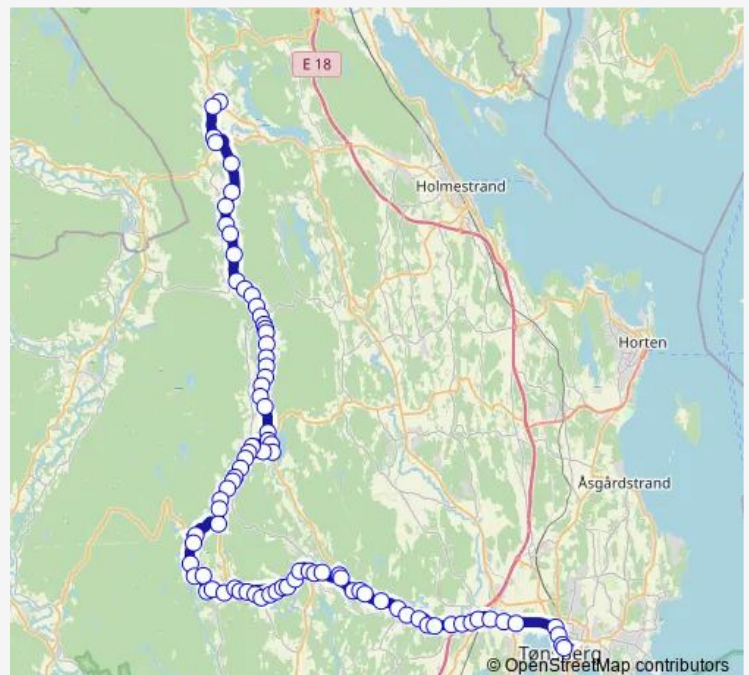

Thursday 20:15

Friday 20:15

Saturday —

Sunday —

Route info

Direction: Tønsberg rutebilstasjon

Stops: 59

Trip Duration: 0 hour 57 min