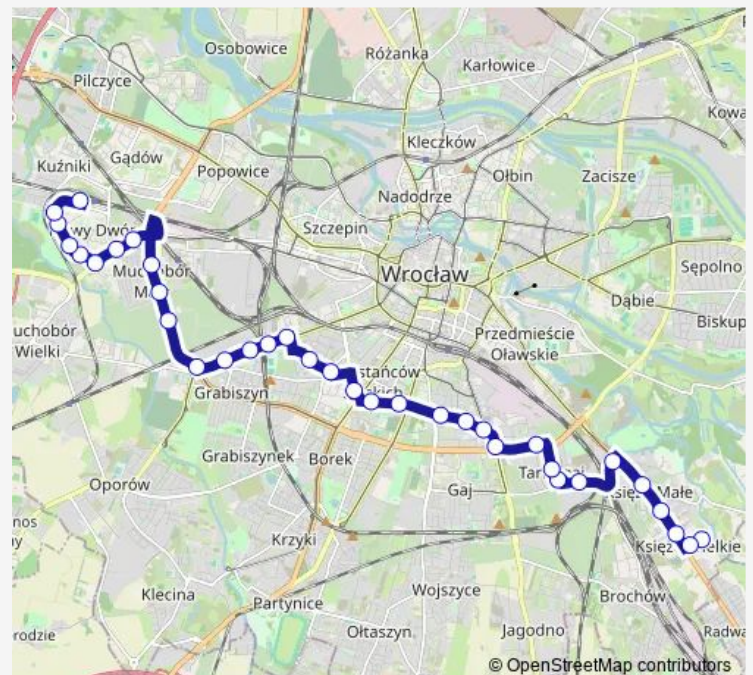

Thursday 05:58-21:31

Friday 05:58-21:31

Saturday 06:29-21:31

Sunday 09:08-21:31

Route info

Direction: Wrocław Nowy Dwór (P+R)

Stops: 37

Trip Duration: 0 hour 50 min

124

BusMaps

Borowska (Aquapark)

Wapienna

Widna

Kamienna

Bardzka

Nyska