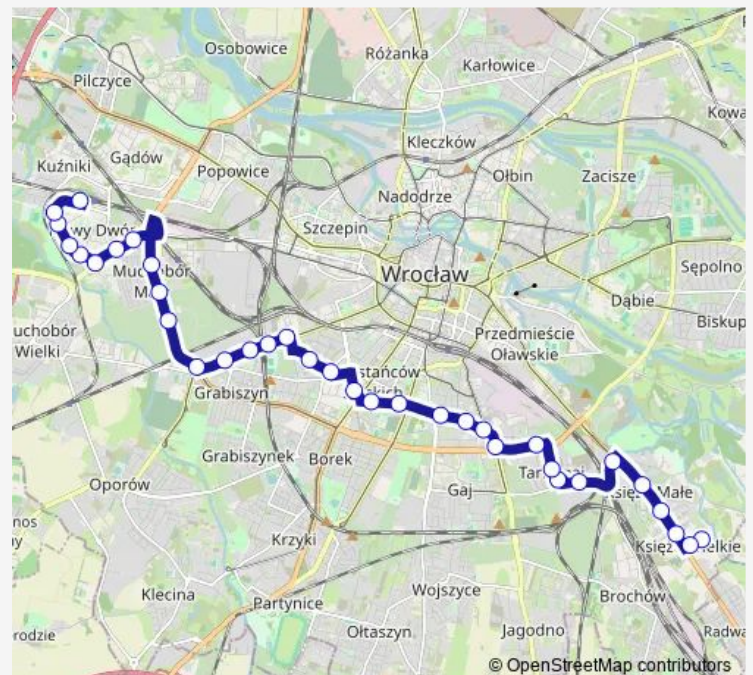

Thursday 05:58-21:31

Friday 05:58-21:31

Saturday 06:29-21:31

Sunday 09:08-21:31

Route info

Direction: Wrocław Nowy Dwór (P+R)

Stops: 37

Trip Duration: 0 hour 56 min

124

BusMaps

Borowska (Aquapark)

Wapienna

Widna

Kamienna

Bardzka

Nyska