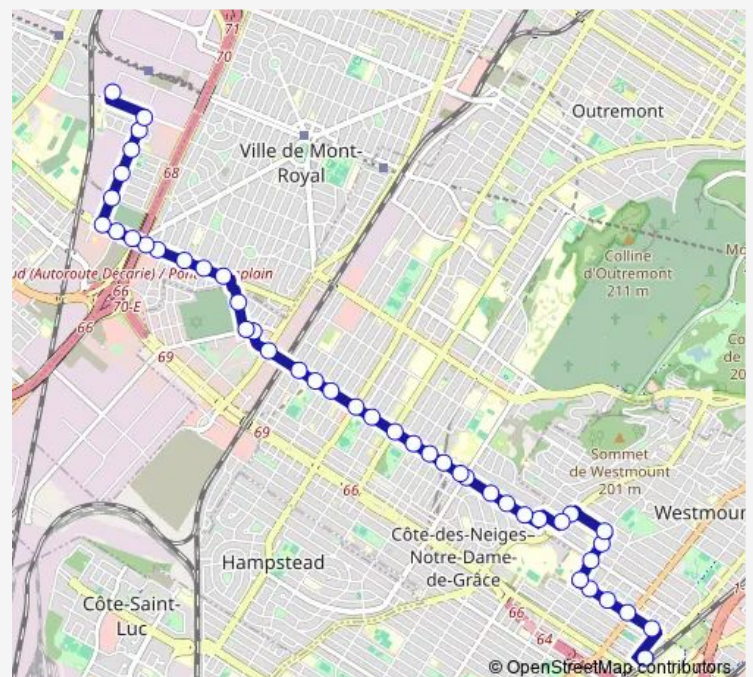

Station Plamondon (Victoria / Plamondon)

Route schedule

Stinson / Montpellier — Station Vendôme

Monday	05:45-00:47 ⁺¹
Tuesday	05:45-00:47 ⁺¹
Wednesday	05:45-00:58 ⁺¹
Thursday	05:45-00:58 ⁺¹
Friday	05:45-00:47 ⁺¹
Saturday	06:01-00:58 ⁺¹
Sunday	07:16-00:58 ⁺¹

Route info

Direction: Stinson / Montpellier

Stops: 41

Trip Duration: 0 hour 37 min

Station Plamondon (Victoria / Van Horne)

Victoria / De La Peltrie

Station Côte-Sainte-Catherine

Victoria / Saint-Kevin

Monday 05:35-01:19⁺¹Tuesday 05:35-01:19⁺¹Wednesday 05:35-01:30⁺¹Thursday 05:35-01:30⁺¹Friday 05:35-01:19⁺¹Saturday 06:00-01:30⁺¹Sunday 06:43-01:30⁺¹

Route info

Direction: Station Vendôme

Stops: 44

Trip Duration: 0 hour 34 min