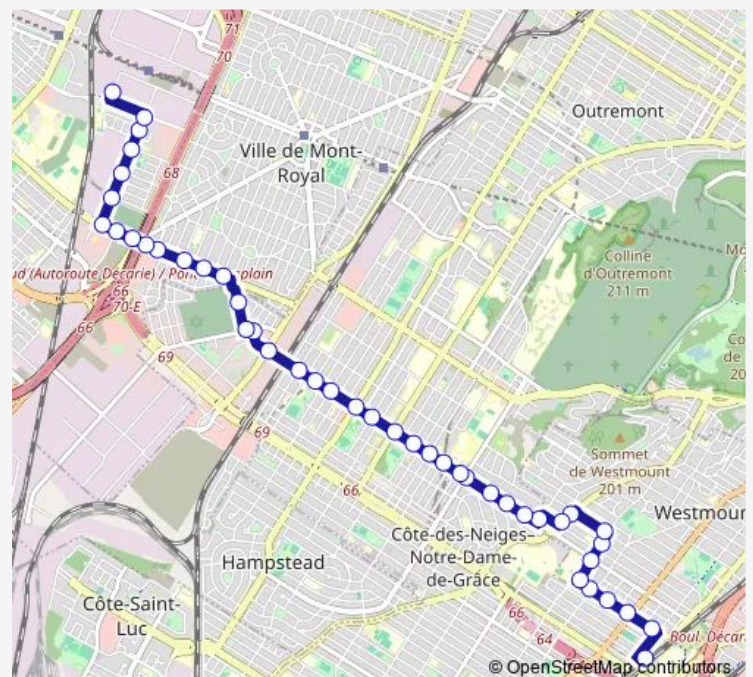

Station Plamondon (Victoria / Plamondon)

### Route schedule

Stinson / Montpellier — Station Vendôme

Monday	05:45-00:47 <sup>+1</sup>
Tuesday	05:45-00:47 <sup>+1</sup>
Wednesday	05:45-00:58 <sup>+1</sup>
Thursday	05:45-00:58 <sup>+1</sup>
Friday	05:45-00:47 <sup>+1</sup>
Saturday	06:01-00:58 <sup>+1</sup>
Sunday	07:16-00:58 <sup>+1</sup>

### Route info

Direction: Stinson / Montpellier

Stops: 41

Trip Duration: 0 hour 35 min

Station Plamondon (Victoria / Van Horne)

Victoria / De La Peltrie

Station Côte-Sainte-Catherine

Victoria / Saint-Kevin

## Route info

Direction: Station Vendôme

Stops: 44

Trip Duration: 0 hour 51 min

Victoria / Mackenzie

Victoria / Jean-Talon

Victoria / de la Savane

de la Savane / Kindersley