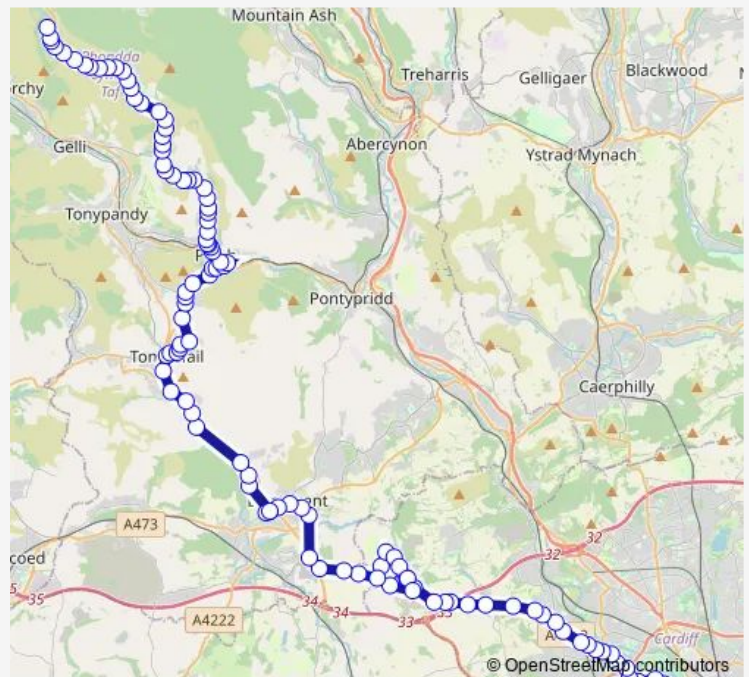

Route schedule

Pontypridd Road — Cardiff Bus Interchange Bay 1

Monday	06:19-16:18
Tuesday	06:19-16:18
Wednesday	06:19-16:18
Thursday	06:19-16:18
Friday	06:19-16:18
Saturday	06:30-16:18
Sunday	—

Route info

Direction: Pontypridd Road

Stops: 66

Trip Duration: 1 hour 34 min

124 — Cardiff - Maerdy

BusMaps

Ynysmaerdy Industrial Estate

Royal Glamorgan Hospital

Rhodfa Marics