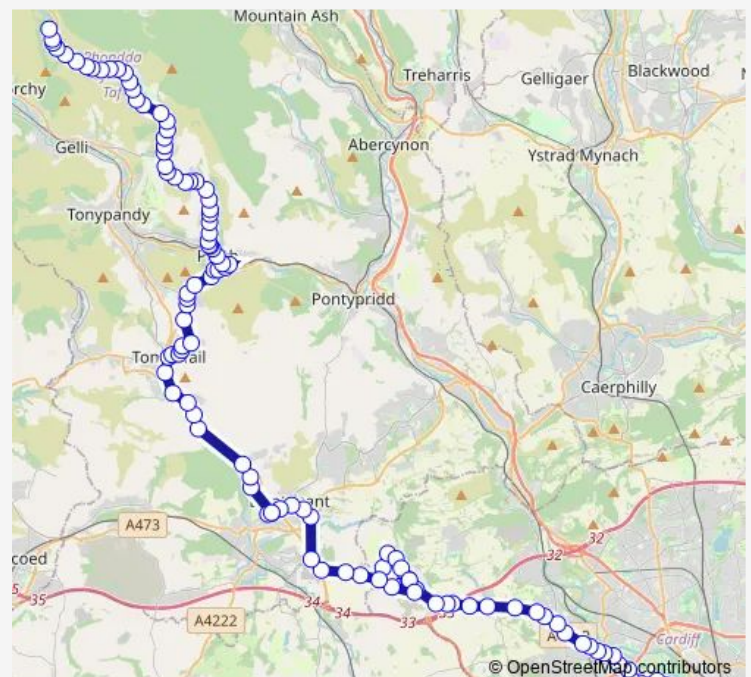

Thursday —

Friday —

Saturday —

Sunday

13:00

Route info

Direction: Terminus

Stops: 69

Trip Duration: 0 hour 58 min

124 — Cardiff - Maerdy

Stanley Square

Pontygwaith Community Centre

Brewery Terrace

Margaret Street

Lewis Terrace

Hillside Terrace