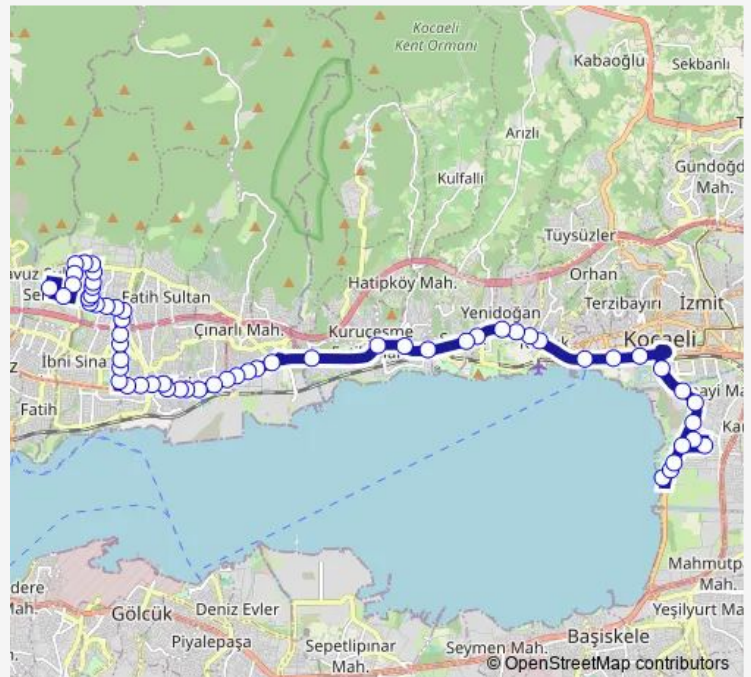

PİR-İ Reis Caddesi

**Route schedule**

KÖRFEZ KENT 2 — Güney Terminali

Monday 07:00-21:00

Tuesday 07:00-21:00

Wednesday 07:00-21:00

Thursday 07:00-21:00

Friday 07:00-21:00

Saturday 07:00-21:00

Sunday 08:00-21:00

**Route info**

Direction: KÖRFEZ KENT 2

Stops: 61

Trip Duration: 0 hour 39 min

124 — Körfezkent-Sopali-Halkevi-Sanayi

**BusMaps**