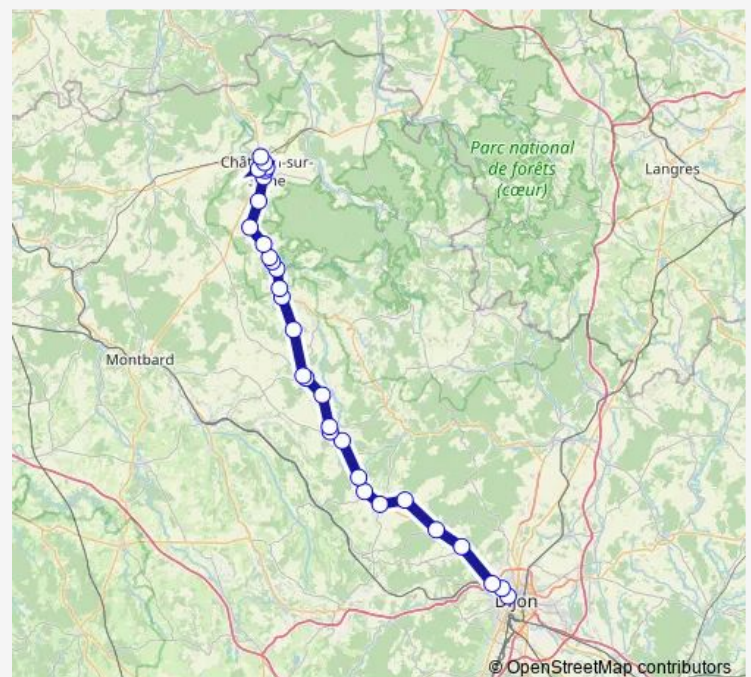

Bus 124 Dijon Chatillon SUR Seine

[Go to website](#)

Direction

Gare Sncf Tram — Chatillon Actipole

25 stops

[Open route schedule](#)

Gare Sncf Tram

Clomiers

Canzio

Aviation

Rtededijon

St Martin Mt Cestre

Stseinelabbay carnot

gde rue

Baigneux Centre

Baigneux Ecole

Ampillybordes Meursa

St Marc Seine Centre

St Marc S Cheneciere

Bremurvauroisvaurois

Aisey Seinela Barque

Aisey Seine Centre

Nod Seine Monument

D971

centre

Chatillon Se La Cite

Chatillon pl.resista

Route schedule

Gare Sncf Tram — Chatillon Actipole

Monday 12:20

Tuesday 12:20

Wednesday 12:20

Thursday 12:20

Friday 12:20

Saturday 12:20

Sunday 12:20

Route info

Direction: Gare Sncf Tram

Stops: 25

Trip Duration: 1 hour 50 min

■ 124 — Dijon Chatillon SUR Seine