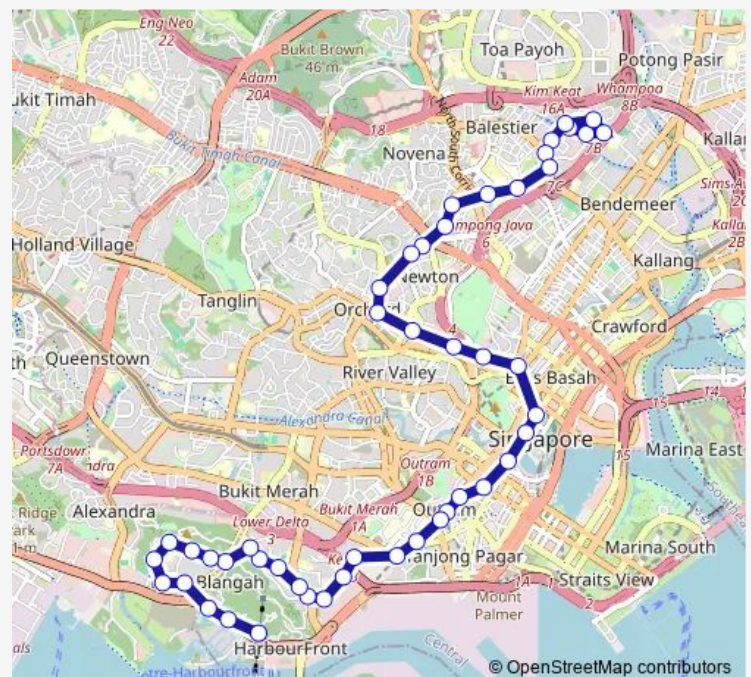

Thursday 05:30

Friday 05:30

Saturday 05:30

Sunday 05:30

Route info

Direction: St. Michael's Ter

Stops: 47

Trip Duration: 1 hour 14 min

124

Opp The Treasury

Boat Quay

Opp Hong Lim Cplx

New Bridge Ctr

Aft Duxton Plain Pk

Outram Pk Stn Exit H

BEF Neil Rd

Route schedule

Harbourfront Int — St. Michael's Ter

Monday 05:30

Tuesday 05:30

Wednesday 05:30

Thursday 05:30

Friday 05:30

Saturday 05:30

Sunday 05:30

Route info

Direction: Harbourfront Int

Stops: 43

Trip Duration: 1 hour 10 min

Ymca

Dhoby Ghaut Stn Exit B

Winsland Hse