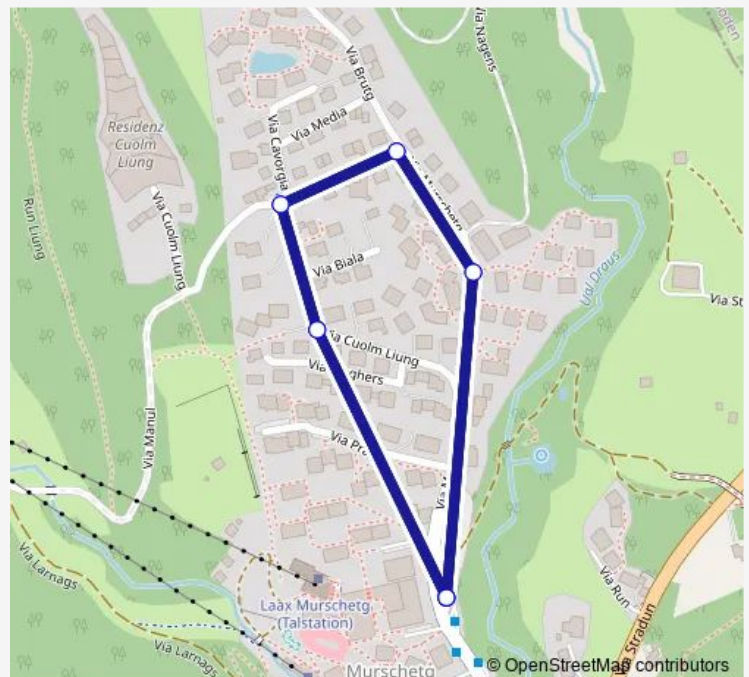

Friday 09:02-14:52

Saturday 09:02-14:52

Sunday 09:02-14:52

Route info

Direction: Laax GR, Bergbahnen

Stops: 6

Trip Duration: 0 hour 8 min

Direction

Oensingen, Roggen — Oensingen, Bahnhof

6 stops

[Open route schedule](#)

Oensingen, Roggen

Oensingen, Neu Bechburg

Oensingen, Schlosstrasse

Oensingen, Schule Oberdorf

Oensingen, Post

Direction: Oensingen, Roggen

Stops: 6

Trip Duration: 0 hour 14 min

Direction

Laax GR, Bergbahnen — Laax GR, Bergbahnen

6 stops

[Open route schedule](#)

Laax GR, Bergbahnen

Tuesday 08:22

Wednesday 08:22

Thursday 08:22

Friday 08:22

Saturday 08:22

Sunday 08:22

Route info

Direction: Laax GR, Bergbahnen